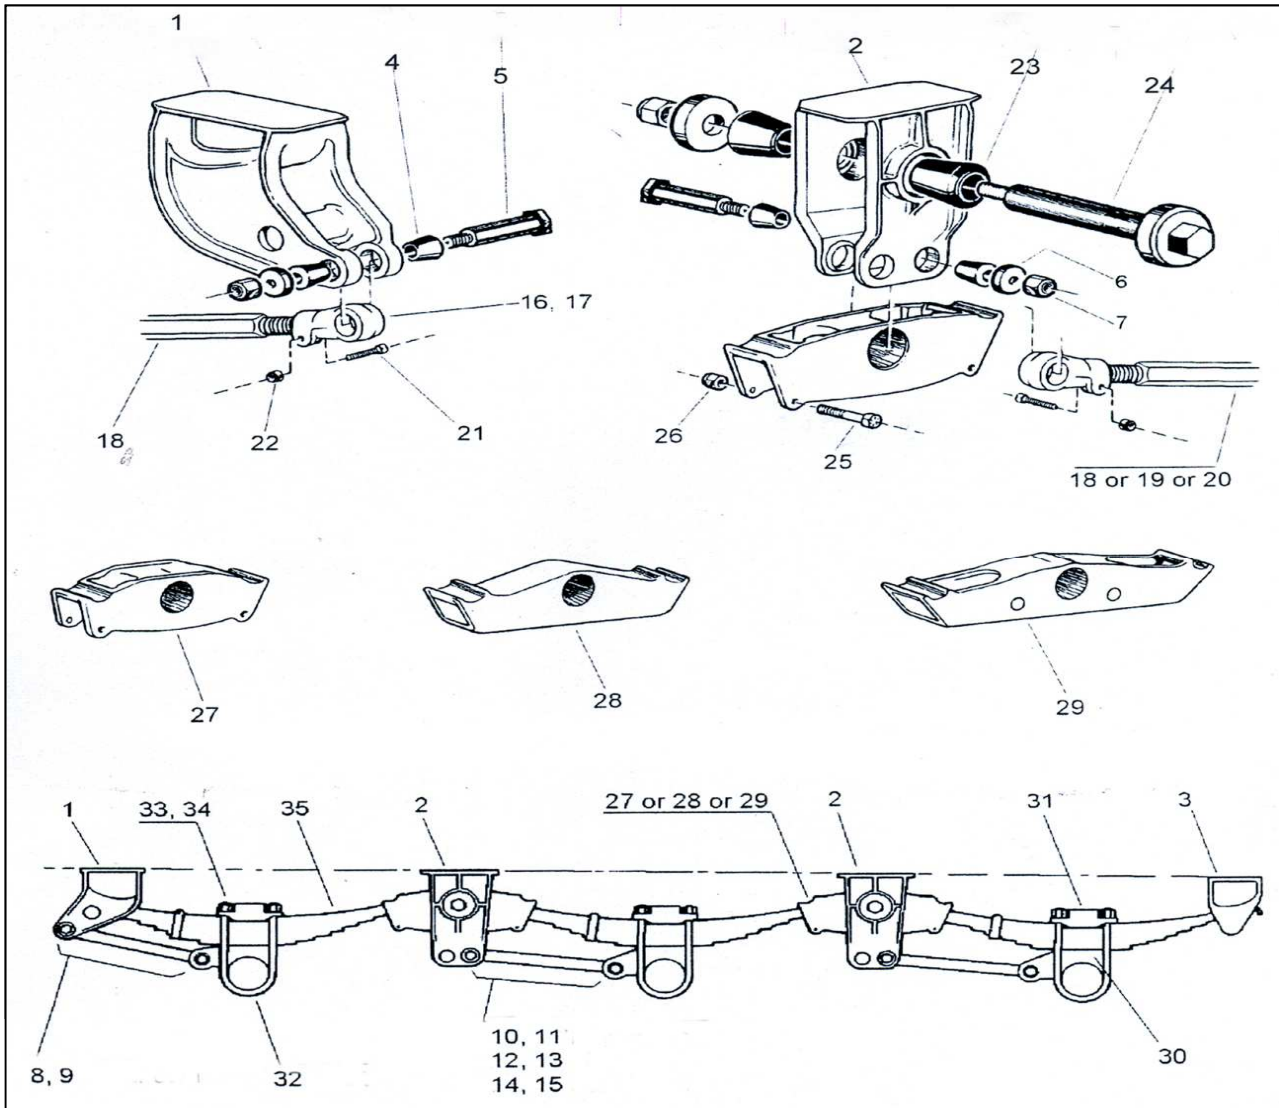

Freighter VE50

Item:	Part No:	Description:	Item:	Part No:	Description:
1	237-00443	FRONT HANGER	21	151-01081	ROD END CLAMP BOLT
2	237-00444	EQUALISER HANGER	22	151-15326	ROD END CLAMP NUT
3	237-00445	REAR HANGER	23	FP1101	EQUALISER BUSH
4	FP1301	TORQUE ROD BUSH	24A	FP1201	EQUALISER PIN ASSY
5	FP1401	TORQUE ROD BOLT ASSY	24B	FP1212	EQUALISER PIN WASHER
6	FP1414	TORQUE ROD BOLT WASHER	24C	FP1219	EQUALISER PIN NUT
7	FP1219	TORQUE ROD BOLT NUT	25	151-01086	SPRING RETAINING BOLT
8	237-00456	FIXED ROD FRONT 432MM	26	151-15326	SPRING RETAINING BOLT NUT
9	203-02527	ADJ ROD FRONT 432MM	27	FP1150F	EQUALISER 8'1"
10	237-00456	FIXED ROD REAR 432MM	28	FP1160F	EQUALISER 9'1"
11	203-02527	ADJ ROD REAR 432MM	29	FP1175	EQUALISER 10'1"
12	237-00455	FIXED ROD REAR 505MM	30	237-00447	AXLE SEAT 5" ROUND AXLE 2" HIGH
13	203-02541	ADJ ROD REAR 505MM	31	237-00329	SPRING TOP PLATE
14	203-02542	FIXED ROD REAR 600MM	32	203-02011	U BOLT 13-1/2" X 5" X 3/4"
15	203-02544	ADJ ROD REAR 600MM	33	203-01113	U BOLT WASHER
16	203-02522	TORQUE ROD END L/H 1-3/8"	34	203-00448	U BOLT NUT
17	203-02523	TORQUE ROD END R/H 1-3/8"	35	ZCSTS453	9 LEAF SPRING PACK 90mm X 11mm
18	203-02528	TORQUE ROD SCREW 12"	38		
19	203-02530	TORQUE ROD SCREW 14-3/4"	39		
20	203-02545	TORQUE ROD SCREW 18-1/2"	40