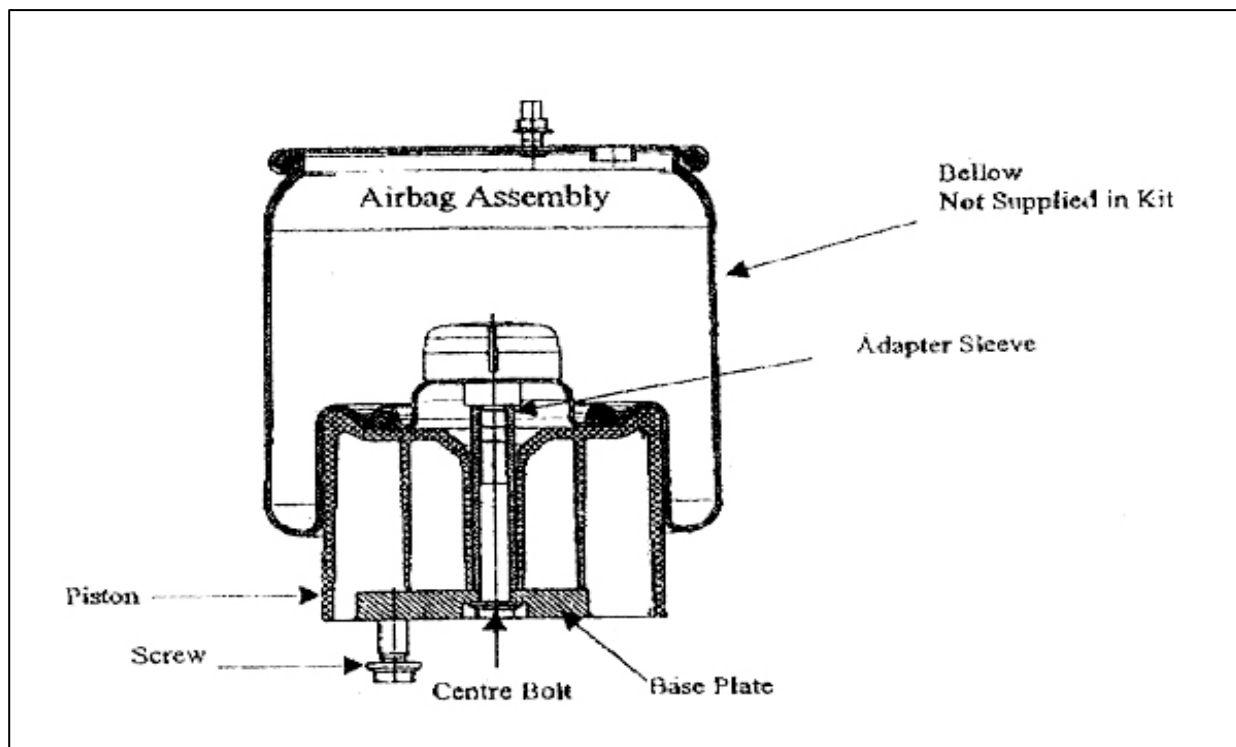

BPW Air Piston Kit Contents

BPW AIR PISTON KIT (BELLOW NOT INCLUDED IN KIT)

TYPE	PART NUMBER	COMPOSITE PISTON	THREADED ADAPTOR	BASE PLATE	CENTRE BOLT	MOUNTING SCREW
D30	0580109730	0513939500	0317903080	0328095020	0334012230	0250709500
D30K	0580109740	0513939510	0317903080	0328095020	0334012240	0250709500
D36	0580121320	0513939520	0317903080	0328095030	0334012230	0250709500

TYPE	COMPLETE AIRBAG ASSEMBLY	BPW BELLOWS PART NUMBERS	NUMBER ON BELLOWS
D30	0542943660	0542942250	941MB
D30K	0542943650	0542942200	940MB
D36	0542943690	0542942260	881MB