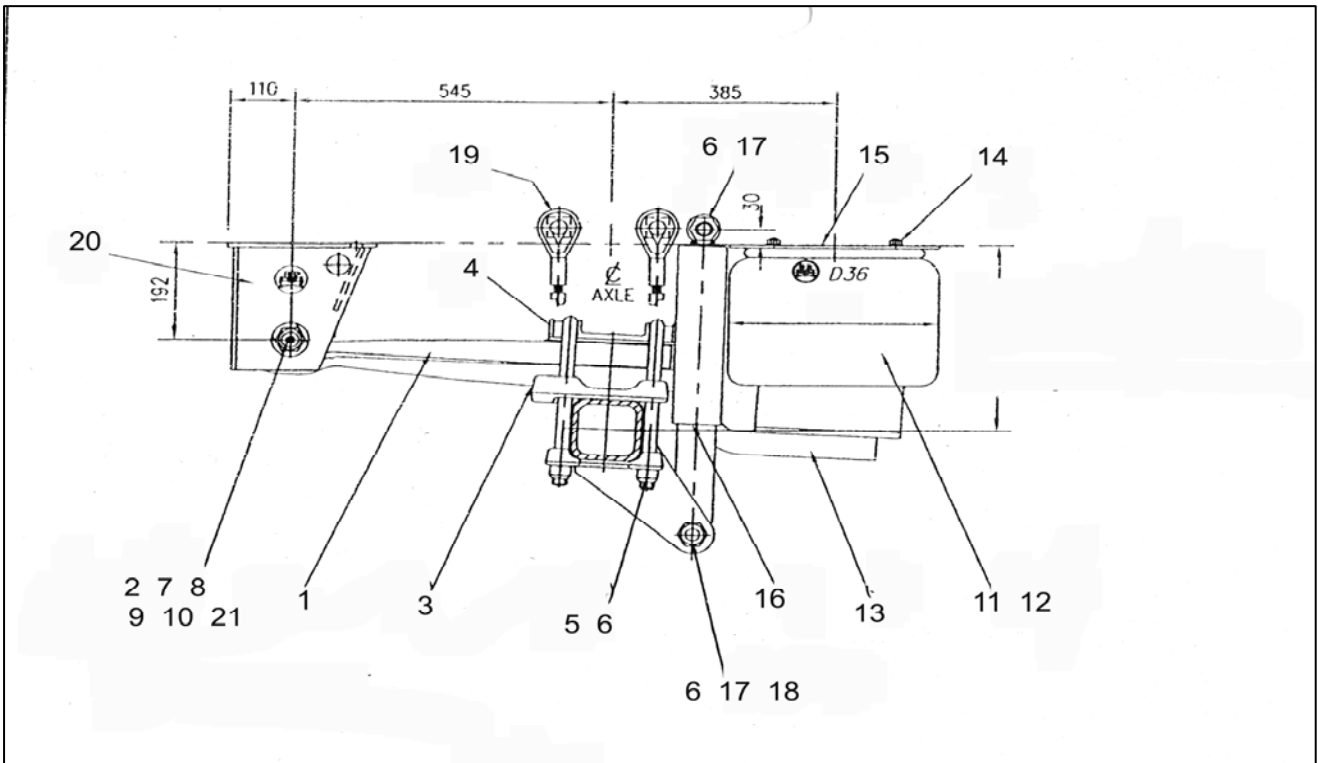

BPW OM/D36 O/Slung Air Suspension 370-400mm Ride Height

Item:	Part No:	Description:	Item:	Part No:	Description:
1	0508213240	LEAF SPRING	17	0250234980	SHOCK ABSORBER BOLT
2	0203169000	SPRING EYE BUSH	18	0331031380	SHOCK ABSORBER SPACER
3	0328137080	ALIGNMENT PLATE	19	0532714090	CATCH STRAP L=1270
4	0314510390	SPRING CAP	20	0537566280	HANGER ST 192
5	0313844153	U BOLT M24 X 125MM X 320MM	21	0311302060TS	HANGER BOSS
6A	0252207412	LOCK NUT M24 GRADE 10.9			
6B	0254012507	WASHER			
7	0334015270	BOLT M30 x 190MM SPRING EYE			
8	0332031240	WASHER			
9	0326015010	LOCK NUT M30			
10	0332036080TS	INN/OUT WEAR WASHER			
11	0542942211	D36 AIR BAG ASSY			
12	0542942260	D36 BELLOWS			
13A	0250709500	SCREW M16 x 65MM			
13B	0580121310	D36 AIR BAG PISTON			
14	0252733380	LOCK NUT M12			
15	0328547240TS	MOUNT PLATE D36			
16	0237021800	SHOCK ABSORBER 475/800			
Note: For Piston Kits Refer to Page 30