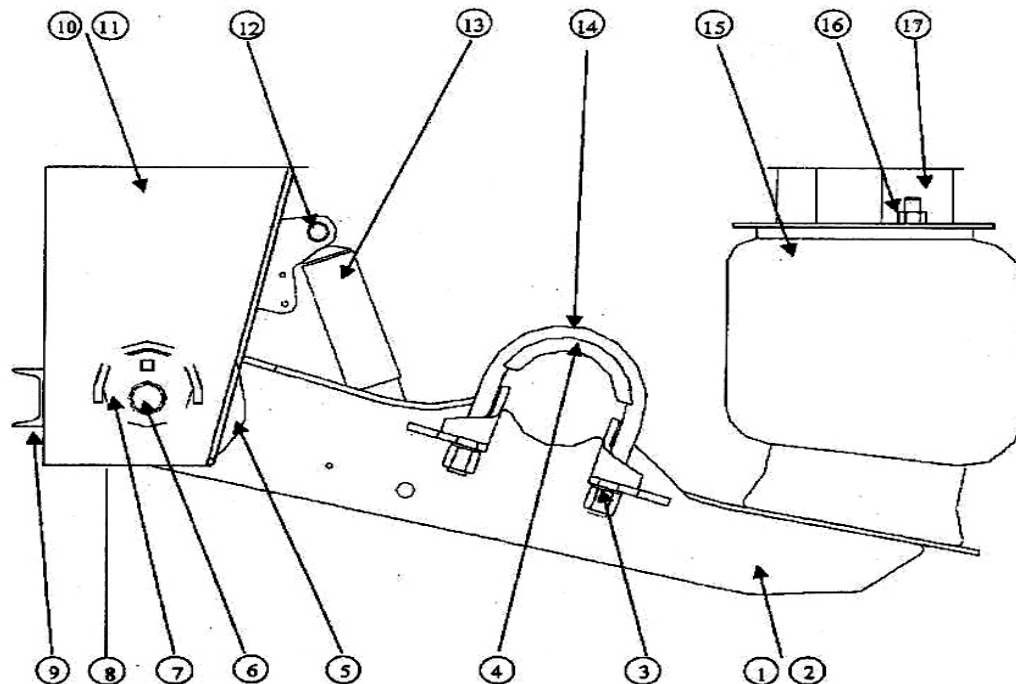

Hendrickson HT250S Air Suspension

Item:	Part No:	Description:	Item:	Part No:	Description:
1*	HDS-24186-1	BEAM ASSEMBLY L/H	10*	HDS-22827-1	L/H HANGER
2*	HDS-24186-2	BEAM ASSEMBLY R/H	11*	HDS-22827-2	R/H HANGER
3	HDA-11827	NUT & WASHER	12A	HDS-24058-2	UPPER SHOCK ABSORBER BOLT
4	HDB-20701	SPACER U-BOLT	12B	HD98357-004	SHOCKY BOLT KIT LOWER
5	HDB-11613-2P	WEAR PAD	12C	HDS-24024	SHOCKY BOLT SERVICE KIT
6	HDS-24680	PIVOT BOLT KIT	13	SEE TABLE	SHOCK ABSORBER
7A	HDC-20924	ECCENTRIC WASHER	14	HDS-22237	U-BOLT KIT
7B	HDC-20925	ECCENTRIC WASHER	15	GY1R13-118	AIR BAG (HDC-20127)
8A	HDS-24691	QUIK ALIGN BUSH KIT	16	HDA-20033	AIR BAG BOLT KIT
8B	HDS-24668	QUIK ALIGN BUSH KIT H/DUTY	17	HDC-21210-03	UPPER AIR BAG MOUNT
9	HDA-1631-19	FRAME BRACKET			
					SHOCK ABSORBER
			5.5" & 6.5"	ZPDP162	HDS-23744
			7.5", 9", 12", & 14"	ZPDP178	HDS-23743
*	PARTS ARE APPLICATION SPECIFIC, CONTACT FPA FOR FURTHER INFORMATION