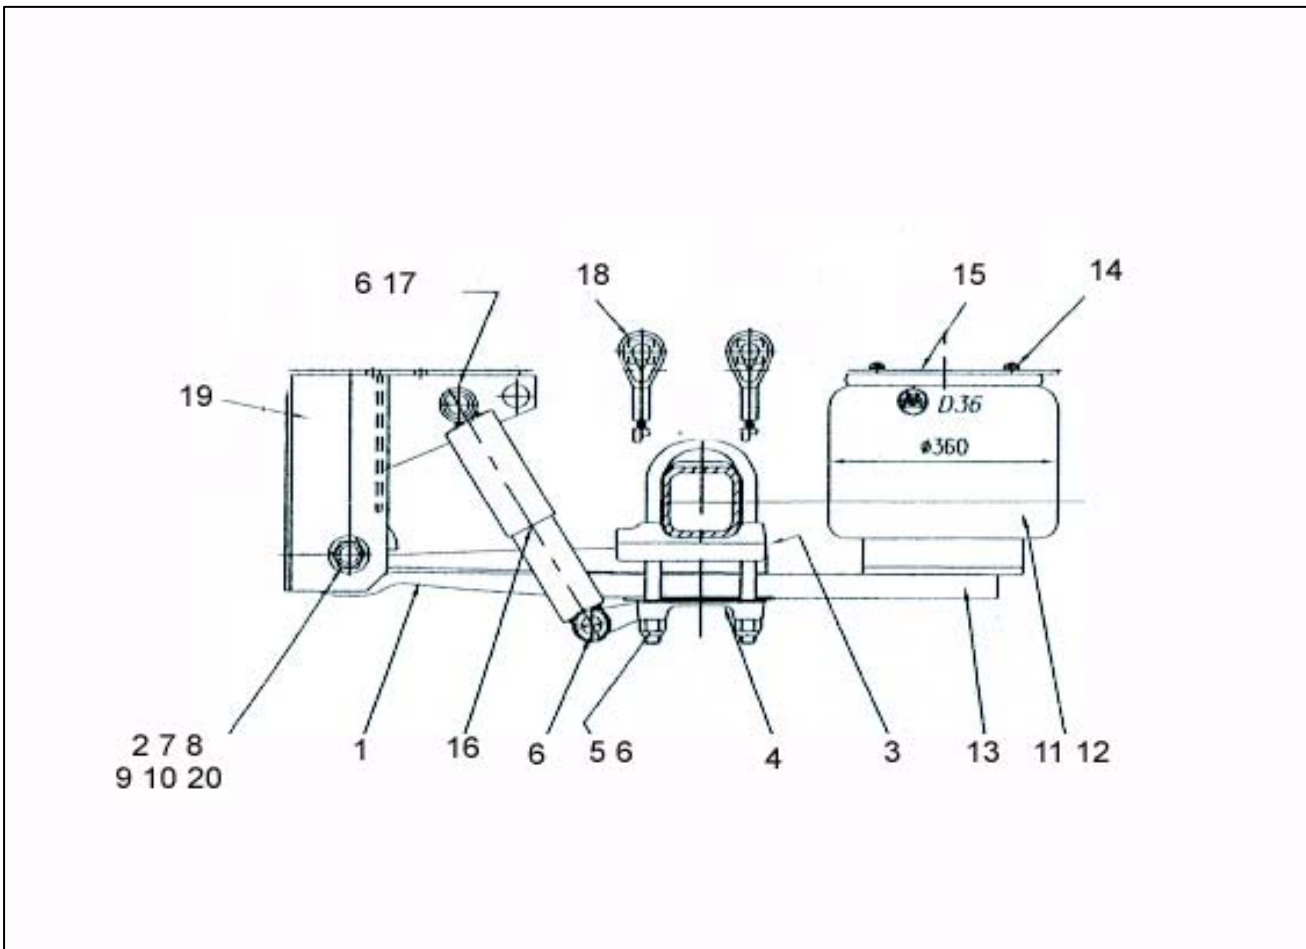

BPW OT/D36 U/Slung Air Suspension 220-270mm Ride Height

Item:	Part No:	Description:	Item:	Part No:	Description:
1	0508213240	LEAF SPRING	17	0317724290	SHOCK ABSORBER BOLT (WELDED)
2	0203169000	SPRING EYE BUSH	18	0532714140	CATCH STRAP L=1390
3	0328137080	ALIGNMENT PLATE	19	0537566290	HANGER ST 268
4A	0514522430	SPRING PLATE L/H	20	0311302060TS	HANGER BOSS
4B	0514522440	SPRING PLATE R/H			
5	0313841080	U BOLT M24 X 152MM X 320MM			
6A	0252207412	LOCK NUT M24 GRADE 10.9			
6B	0254012507	WASHER			
7	0334015270	BOLT M30 x 190MM SPRING EYE			
8	0332031240	WASHER			
9	0326015010	LOCK NUT M30			
10	0332036080TS	INN/OUT WEAR WASHER			
11	0542942211	D36 AIR BAG ASSY			
12	0542942260	D36 AIR BAG BELLOWS			
13	0250709500	SCREW M16 x 65MM			
14	0252733380	LOCK NUT M12			
15	0328547240TS	AIRBAG MOUNT 6MM PLATE			
16	0237021800	SHOCK ABSORBER 475/800			
Note: For Piston Kits Refer to Page 30