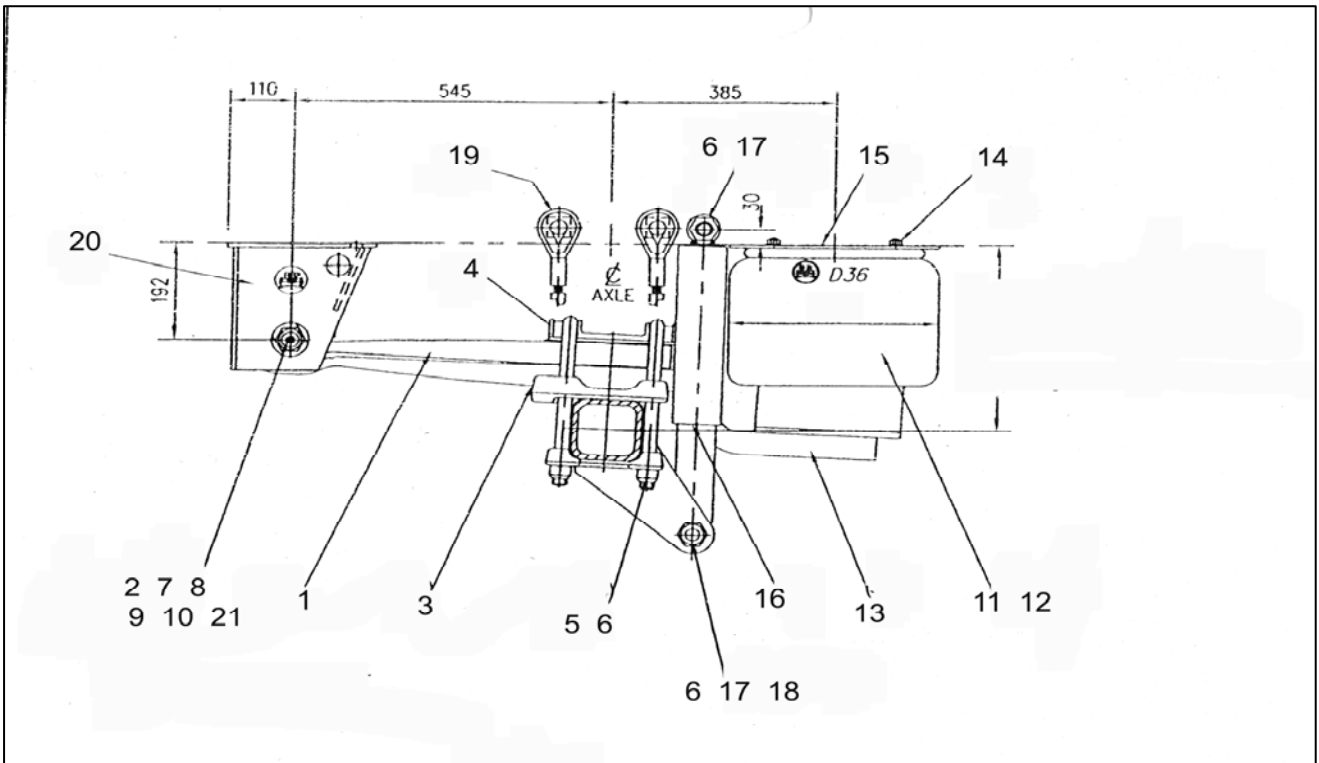

BPW OM/D36 O/Slung Air Suspension 425-465mm Ride Height

Item:	Part No:	Description:	Item:	Part No:	Description:
1	0508213240	LEAF SPRING	17	0250234980	SHOCK ABSORBER BOLT
2	0203169000	SPRING EYE BUSH	18	0331031380	SHOCK ABSORBER SPACER
3	0328137080	ALIGNMENT PLATE	19	0532714140	CATCH STRAP L=1390
4	0314510390	SPRING CAP	20	0537566290	HANGER ST 268
5	0313844153	U BOLT M24 X 125MM X 320MM	21	0311302060TS	HANGER BOSS
6A	0252207412	LOCK NUT M24 GRADE 10.9			
6B	0254012507	WASHER			
7	0334015270	BOLT M30 x 190MM SPRING EYE			
8	0332031240	WASHER			
9	0326015010	LOCK NUT M30			
10	0332036080TS	INN/OUT WEAR WASHER			
11	0542942211	D36 AIR BAG ASSY			
12	0542942260	D36 AIR BAG BELLOWS			
13	0250709500	SCREW M16 x 65MM			
14	0252733380	LOCK NUT M12			
15A	0518906250	AIRBAG MOUNT PLATE L/H			
15B	0518906260	AIRBAG MOUNT PLATE R/H			
16	0237021800	SHOCK ABSORBER 475/800			
Note: For Piston Kits Refer to Page 30