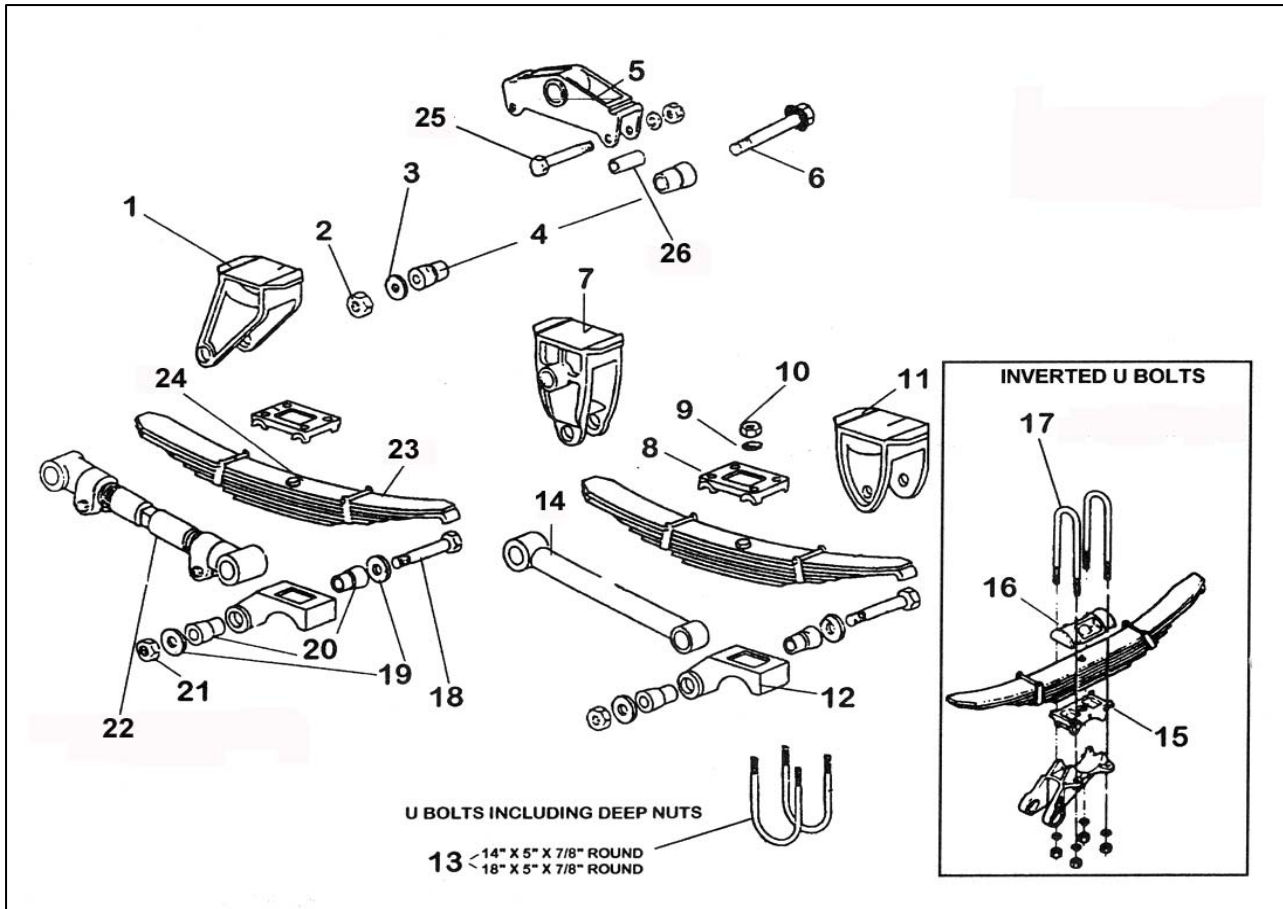

Reyco 21B

Item:	Part No:	Description:	Item:	Part No:	Description:
1	ZTE20479-01	HANGER FRONT	16	ZTE08677-01	TOP PLATE
2	FP1229	NUT HEX	17A	FP2366A	U BOLT 14" X 3" X 7/8"
3	FP1212	WASHER	17B	FP2367A	U BOLT 18" X 3" X 7/8"
4	FP1110	BUSH	18	FP1415	BOLT
5	FP1196	EQUALISER	19	FP1414	WASHER
6	FP1228	BOLT ASSY	20	FP1311	BUSH
7	ZTET5564	HANGER CENTRE	21	FP1220	NUT
8	ZTET7175	TOP PLATE CONVENTIONAL	22A	ZTE15173-01	ADJUSTABLE ROD 479MM
9	FP2546	WASHER 7/8"	22B	ZTE15175-01	ADJUSTABLE ROD 548MM
10	FP3002A	NUT DEEP 7/8"	22C	ZTE15176-01	ADJUSTABLE ROD 635MM
11	ZTE20476-01	HANGER REAR	23A	ZTET3564	SPRING 8 LEAF
12	ZTE09730-01	SEAT AXLE 3/4" HIGH	23B	ZTET7452	SPRING 9 LEAF
13A	FP2368A	U BOLT 14" X 5" X 7/8"	23C	ZTET7453	SPRING 10 LEAF
13B	FP2369A	U BOLT 18" X 5" X 7/8"	24	FP7448	BOLT CENTRE 1/2 X 8"
14A	ZTET2293	FIXED ROD 479MM	25	ZTET5544	BOLT
14B	ZTE10183-01	FIXED ROD 548MM	26	ZTET2106	SPRING ROLLER
14C	ZTE0986-01	FIXED ROD 635MM			
15	ZTE09139-01	BOTTOM PLATE			