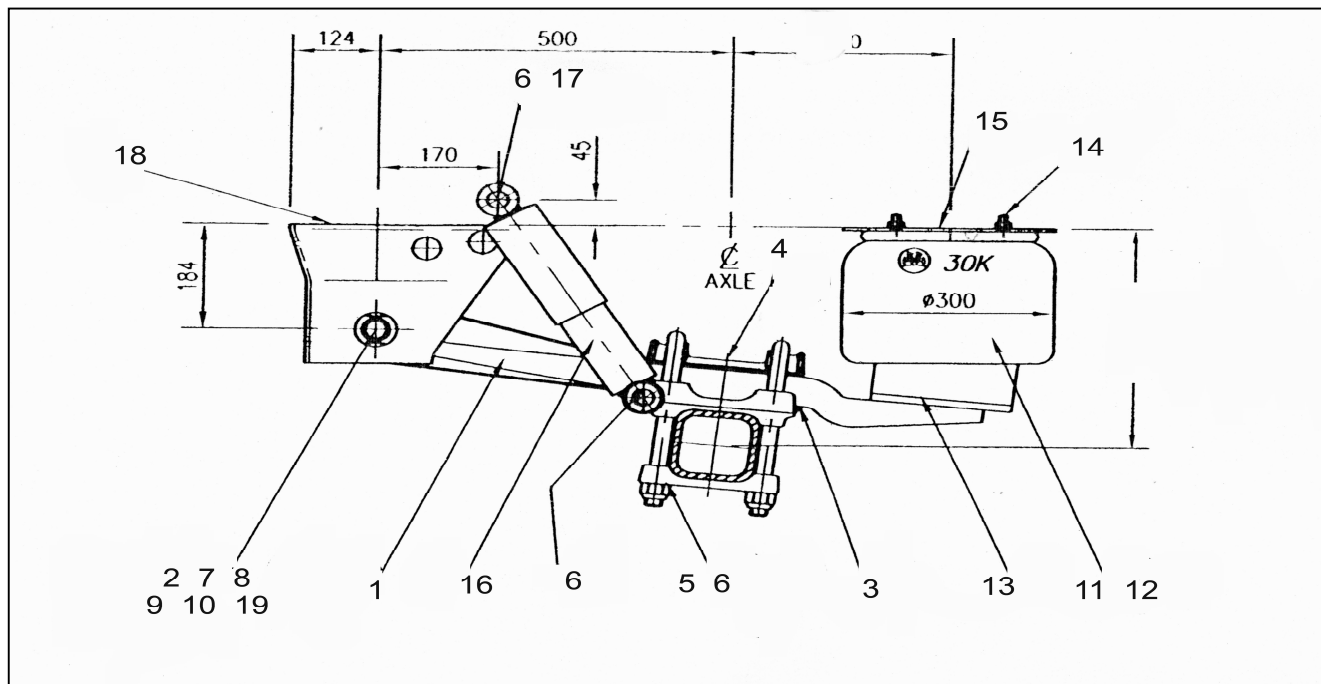

BPW ALO/D30K Overslung Air Suspension 425-455mm Ride Height

Item:	Part No:	Description:	Item:	Part No:	Description:
1A	0508213590	LEAF SPRING	13	0250709500	SCREW M16 x 65MM
1B	0534830050	LEAF SPRING STRAP	14	0252733380	LOCK NUT M12
1C	0337900270	ANTI-RATTLE GROMMET	15	0328147120	AIRBAG MOUNT PLATE
2	0203169000	SPRING EYE BUSH	16	0237228300	SHOCK ABSORBER 325/495MM
3	0328136140TS	ALIGNMENT PLATE	17	0317724290	SHOCK ABSORBER BOLT (WELDED)
4A	0314510390	SPRING CAP 5" BEAM	18A	0537563480U0PR	HANGER R/H
4B	0314510400	SPRING CAP 6" BEAM	18B	0537563480U0PL	HANGER L/H
5	0313844084	U BOLT M24 X 125MM X 280MM	19	0311302060TS	HANGER BOSS
6A	0252207412	LOCK NUT M24 GRADE 10.9			
6B	0254012507	WASHER			
7	0334015270	BOLT M30 x 190MM			
8	0332031240	WASHER			
9	0326015010	LOCK NUT M30			
10	0332036080TS	INN/OUT WEAR WASHER			
11	0542943350	D30K AIR BAG ASSY			
12	0542942200	D30K BELLOWS			
BPW RESTRAINT STRAP					
	AS0025/4310	WEBBING SLING, 454MM LONG			
	AS0001	RETAINER, RESTRAINT STEEL			
	AS0002	RETAINER, RUBBER RING			
Note: For Piston Kits Refer to Page 30