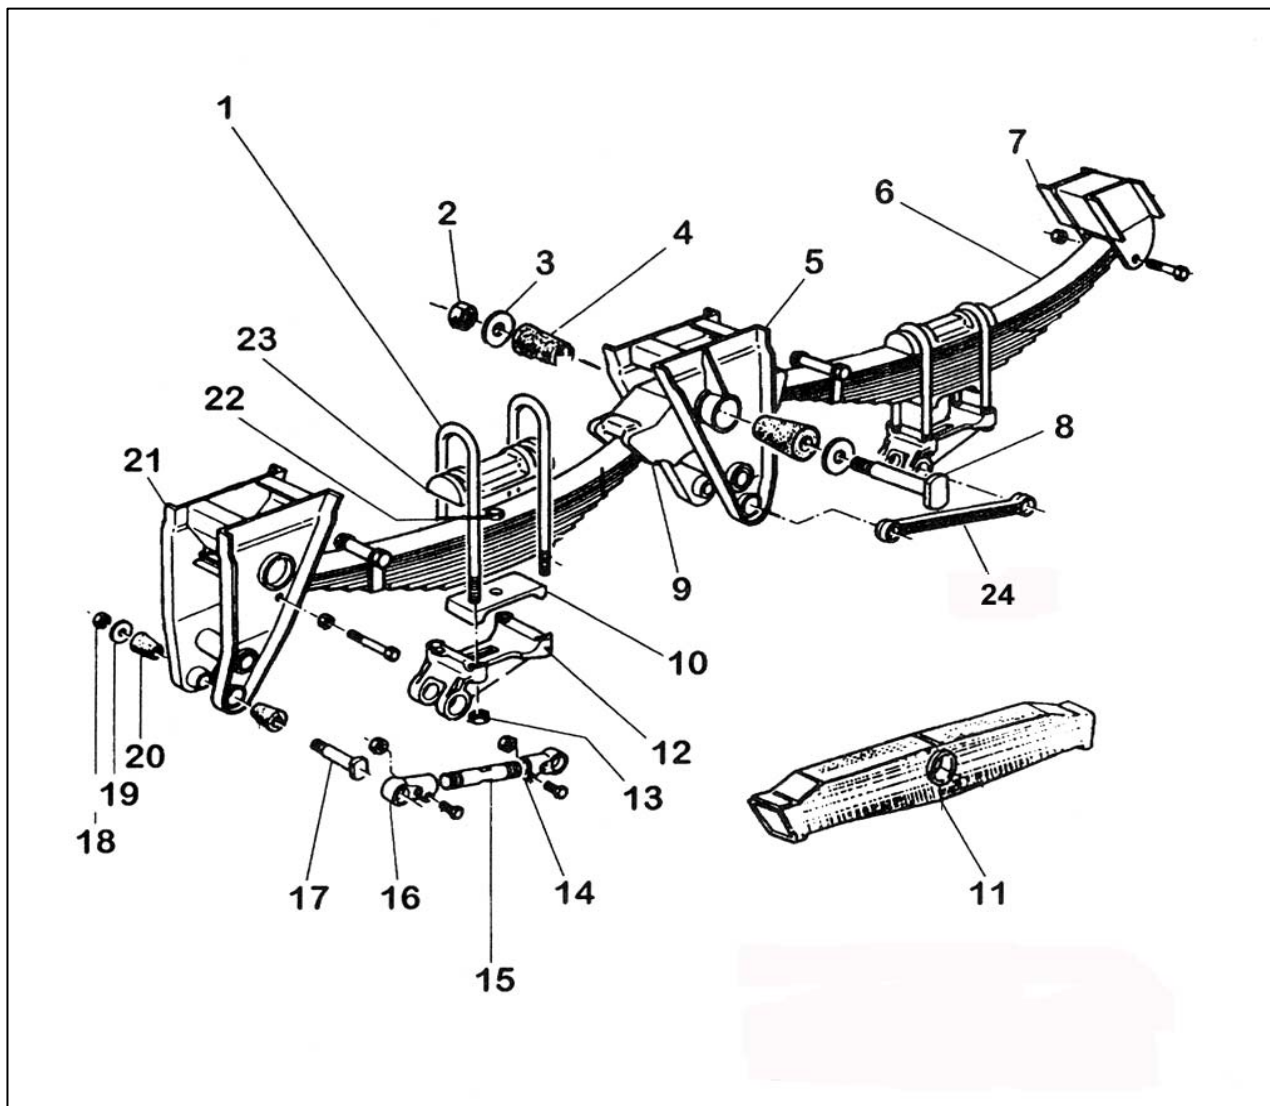

Fruehauf 'F' Type Overslung

Item:	Part No:	Description:	Item:	Part No:	Description:
1A	FP2366A	U BOLT 14" X 3" X 7/8"	15A	YK59900033/01	ROD 260MM
1B	FP2367A	U BOLT 18" X 3" X 7/8"	15B	YK59900033/02	ROD 350MM
2	FP1219	NUT HEX 1" UNC	15C	YK59900033/03	ROD 420MM
3	FP1212	WASHER 4" X 1-1/16" X 3/16"	15D	YK59900033/04	ROD 480MM
4	FP1101	BUSH EQUALISER	16	FP0024R	END RADIUS ROD R/H
5	FP2827	HANGER EQUALISER	17	FP1401	BOLT AND NUT ASSY
6	FP013	SPRING ASSY 13 LEAF	18	FP1219	NUT HEX 1" UNC
7	FP2828	HANGER REAR	19	FP1414	WASHER 2-3/4" X 1-1/16" X 3/16"
8	FP1201	BOLT AND NUT ASSY	20	FP1301	BUSH RADIUS ROD
9	FP1165	EQUALISER (8'1")	21	FP2826	HANGER FRONT
10A	FP2837	SEAT SQUARE	22	FP7448	CENTRE BOLT
10B	FP2837A	SEAT ROUND	23	FP2839	SADDLE
11A	FP1165	EQUALISER (8'1")	24A	YK59901100/370	TORQUE ROD 370MM
11B	FP1197	EQUALISER (9'1")	24B	YK59901100/395	TORQUE ROD 395MM
11C	FP1166	EQUALISER (10'1")	24C	YK59901100/450	TORQUE ROD 450MM
12A	AXA0495	AXLE SEAT (SQUARE)	24D	YK59901100/470	TORQUE ROD 470MM
12B	FP2836A	AXLE SEAT (ROUND)	24E	YK59901100/495	TORQUE ROD 495MM
13	FP3002A	NUT DEEP 7/8"			
14	FP0024L	END RADIUS ROD L/H