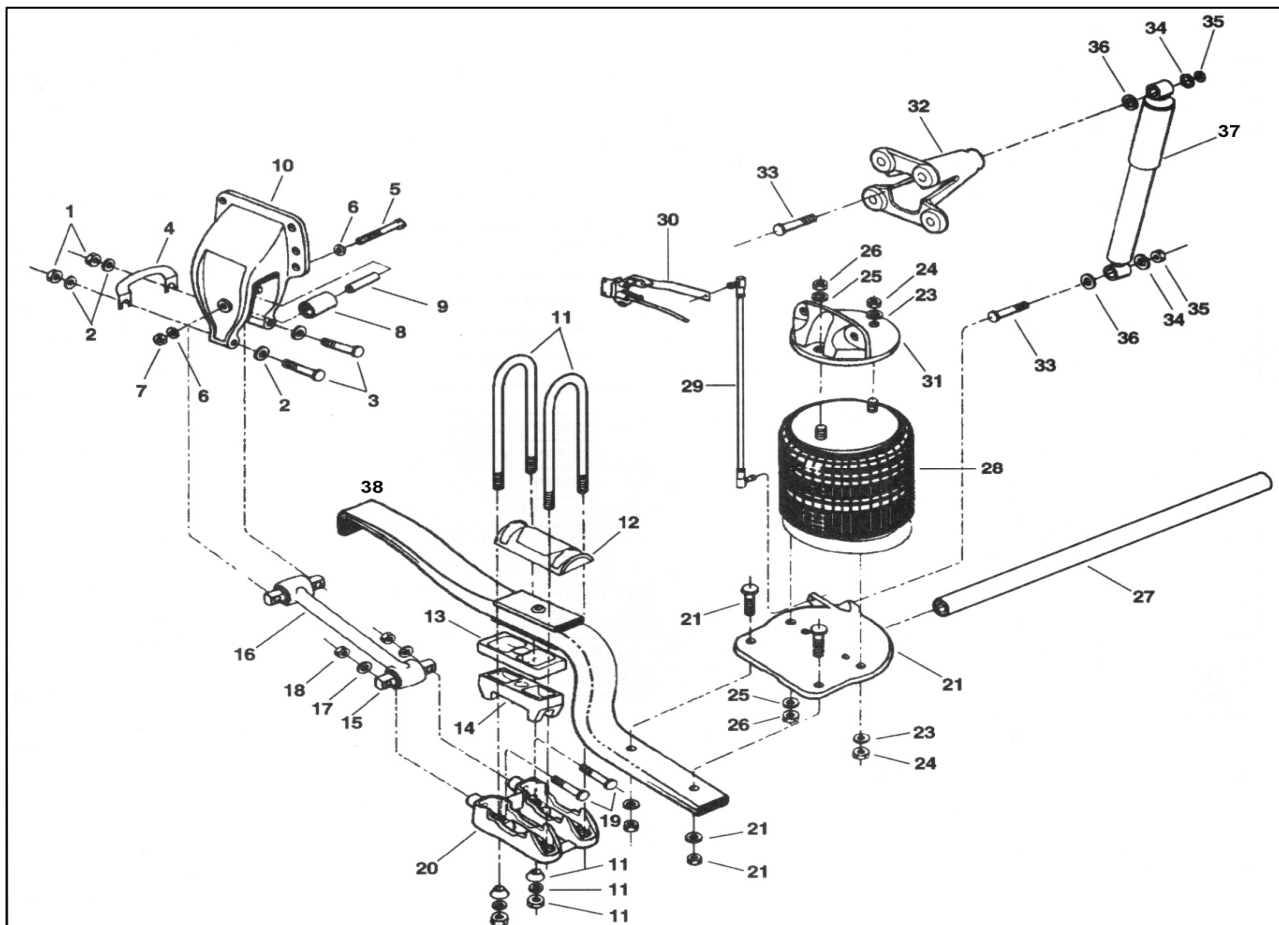

Hendrickson Air Suspension HA Series

Item:	Part No:	Description:	Item:	Part No:	Description:
1	HD47764-000	TORQUE ROD NUT	21B	HD48836-002	AIRBAG BRACKET ASSY R/H
2	HD22962-004	WASHER 5/8" HARDENED	22	HD17700-031	NUT 3/4"
3	HD32043-005	TORQUE ROD BOLT	23	HD22962-001	FLAT WASHER 3/4"
4	HD49689-000	TORQUE ROD SHIM	24	HD17700-031	NUT 3/4"
5	HD24531-015	REBOUND BOLT	25	HD22962-001	FLAT WASHER 3/4"
6	HD22962-014	WASHER 1/2" HARDENED	26	HD17700-010	NUT 1/2"
7	HD49846-000	REBOUND BOLT NUT	27	HD44642-022	CROSS TUBE
8	HD48883-000	REBOUND ROLLER	28	GY1R12-365	AIR BAG ASSY
9	HD47458-000	REBOUND ROLLER SPACER	29	FP4350-2	LEVELLING VALVE ARM
10A	HD56673-001	HANGER NEW CASTING No. 56672	30	ABC54007	HEIGHT CONTROL VALVE LH
10B	HD49726-001	HANGER OLD CASTING No. 49723	31	HD48159-000	AIR BAG HANGER CAST No 48152
10C	HD56830-000	HANGER NEW CASING No. 56829	32	HD48924-000	SHOCKY BKT CASTING No 48906
10D	HD48533-000	HANGER OLD CASTING No. 48442	33	HD50368-000	SHOCK ABSORBER BOLT
11	HD48718-000	U-BOLT ASSY 7/8"-14 Thd X 3 X 18"	34	HD22962-031	WASHER 1/2" HARDENED
12	HD46337-000	TOP PAD	35	HD49846-000	SHOCK ABSORBER NUT
13A	HD48902-000	SPACER 1"	36	HD22962-001	FLAT WASHER 3/4"
13B	HD48903-000	SPACER 1-1/2"	37A	ZPDRT101	SHOCK ABSORBER HD47902-008/13
14	VARIOUS	SPRING SEAT CASTING No REQ	37B	ZPDRT41010	SHOCK ABSORBER HD47902-009/19
15A	HD47691-000	TORQUE ROD BUSH HA360/400	37C	ZPDP42013	SHOCK ABSORBER HD57905-003
15B	HD57256-000	TORQUE ROD BUSH HAS460	37D	ZPDP079	SHOCK ABSORBER HD57905-005
16A	HD48411-001	TORQUE ROD ASSY 15.83" 360/400	38A	HD48112-000	Z SPRING HA360
16B	HD48411-003	TORQUE ROD ASSY 16.50" 360/400	38B	HD56871-001	Z SPRING HA200/400
16C	HD48411-002	TORQUE ROD ASSY 21.00" 360/400	38C	HD48645-000	Z SPRING HA230/460
16D	HD50376-002	TORQUE ROD ASSY 15.83" 460			
16E	HD50376-003	TORQUE ROD ASSY 16.50" 460			
17	HD22962-004	WASHER 5/8" HARDENED			
18	HD47764-000	AXLE CAP NUT			
19	HD49063-000	AXLE CAP BOLT			
20	VARIOUS	AXLE CAP CASTING No REQ			
21A	HD48908-001	AIR BAG BRACKET ASSY L/H