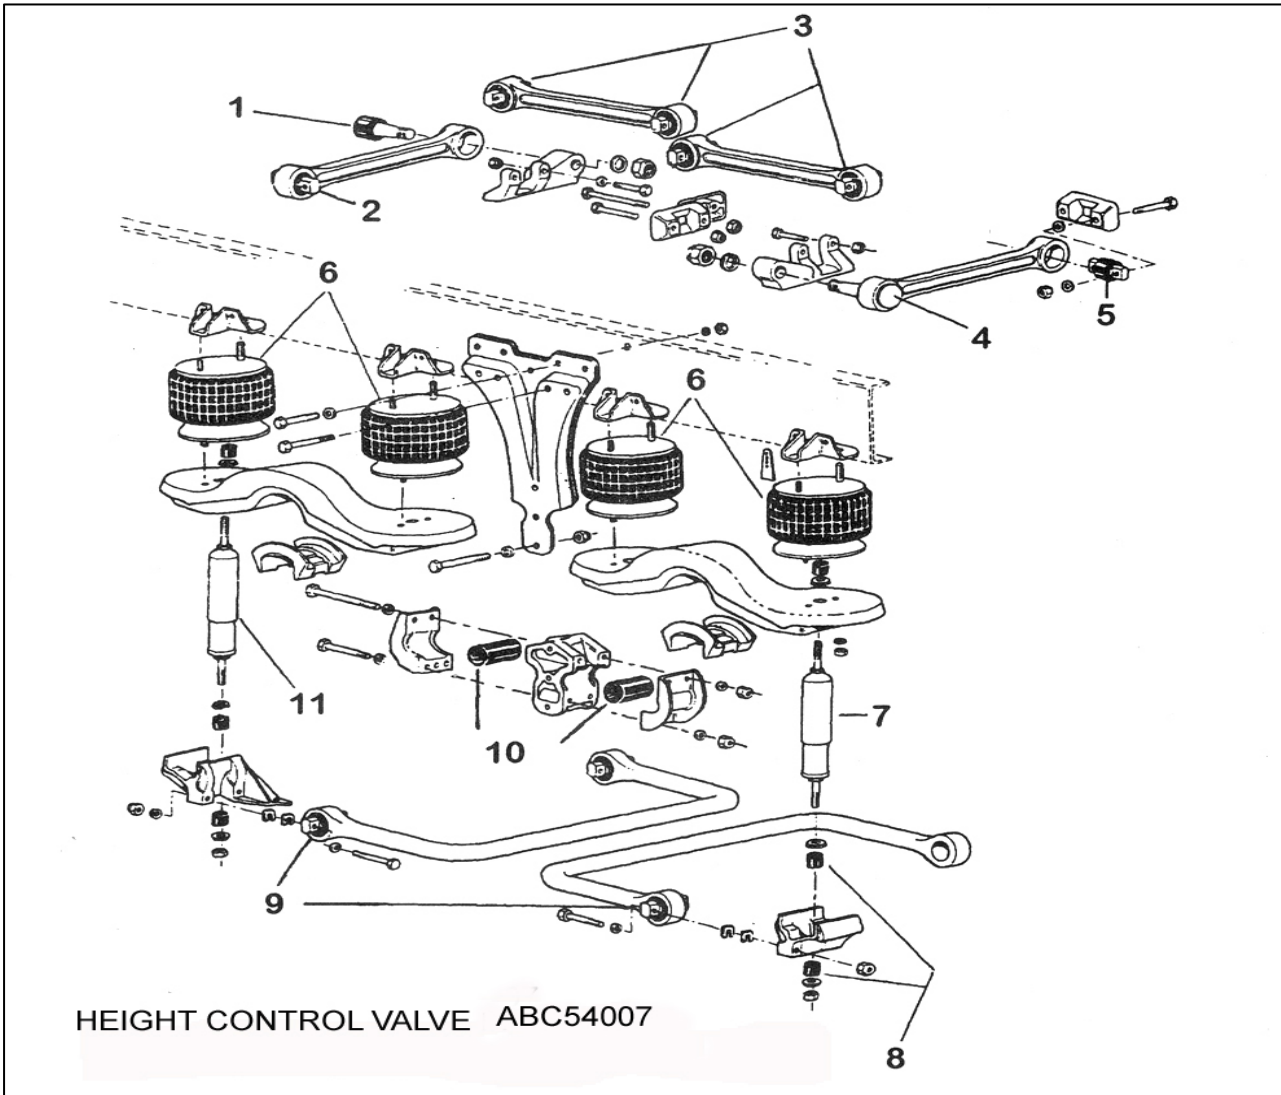

Kenworth 8 Bag Air Suspension

Item:	Part No:	Description:	Item:	Part No:	Description:
1	HD44697-000-L	BUSH TORQUE ROD			
2	HD44695-000-L	BUSH TORQUE ROD			
3	HD60245-000-L	ROD 2 PIECE STRADLE BUSH			
4	HD44697-000-L	BUSH TORQUE ROD			
5	HD44695-000-L	BUSH TORQUE ROD			
6A	GY1R11-028	AIR BAG (EARLY)			
6B	FP9066	AIR BAG (LATE)			
7A	ZPDP42310	SHOCK ABSORBER			
7B	ZPDP42310.Z	SHOCK ABSORBER H/DUTY			
8	ZPDUD103	BUSHING			
9	HD44695-000-L	BUSH			
10	E-10302	BUSH			
11A	ZPDP42310	SHOCK ABSORBER			
11B	ZPDP42310.Z	SHOCK ABSORBER H/DUTY