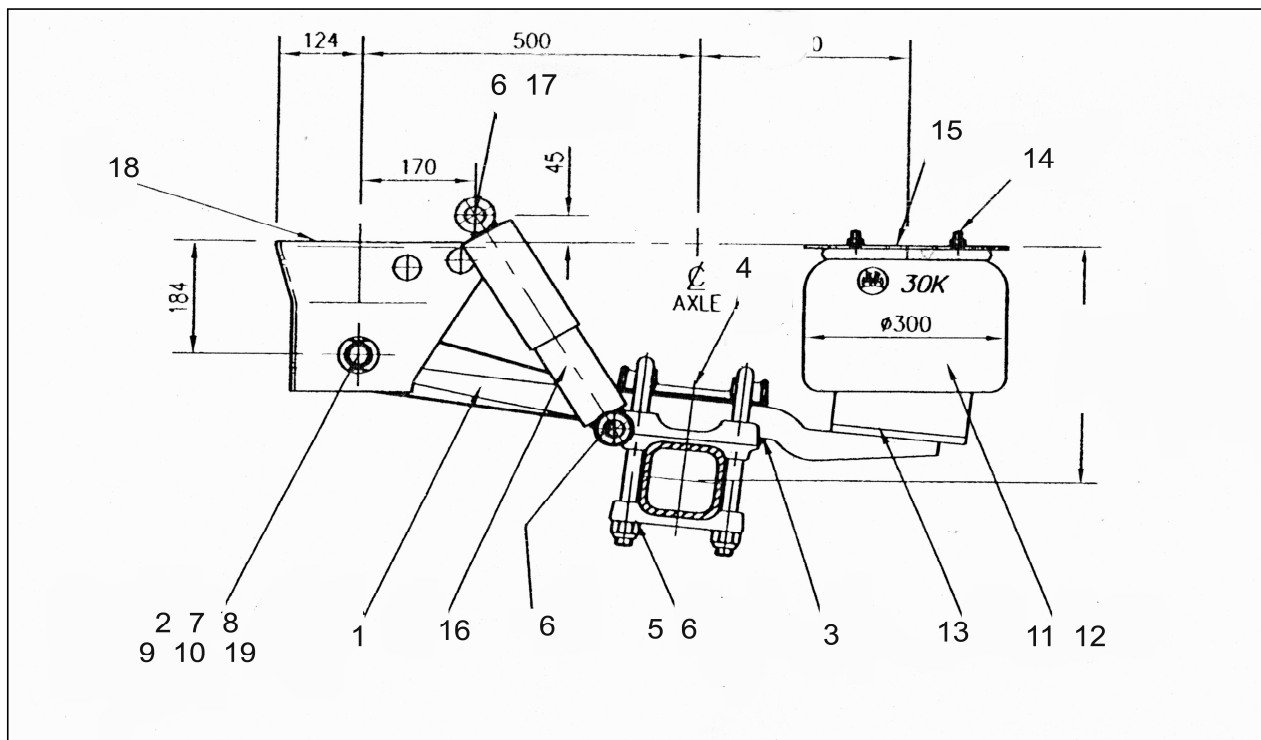

BPW ALO/D30K Overslung Air Suspension 380-390mm Ride Height

Item:	Part No:	Description:	Item:	Part No:	Description:
1A	0508213590	LEAF SPRING	13	0250709500	SCREW M16 x 65MM
1B	0534830050	LEAF SPRING STRAP	14	0252733380	LOCK NUT M12
1C	0337900270	ANTI-RATTLE GROMMET	15	0328147120	AIRBAG MOUNT PLATE
2	0203169000	SPRING EYE BUSH	16	0237228300	SHOCK ABSORBER 325/495MM
3	0328136140TS	ALIGNMENT PLATE	17A	0317724520	SHOCK ABSORBER BOLT LOWER
4	0314510390	SPRING CAP	17B	0317724290	SHOCK ABSORBER BOLT UPPER WELDED
5	0313844084	U BOLT M24 X 125MM X 280MM	18	0537563920	HANGER ST 184
6A	0252207412	LOCK NUT M24 GRADE 10.9	19	0311302060TS	HANGER BOSS
6B	0254012507	WASHER			
7	0334015270	BOLT M30 x 190MM			
8	0332031240	WASHER			
9	0326015010	LOCK NUT M30			
10	0332036080TS	INN/OUT WEAR WASHER			
11	0542943350	D30K AIR BAG ASSY			
12	0542942200	D30K BELLOWS			
BPW RESTRAINT STRAP					
	AS0025/4540	WEBBING SLING, 454MM LONG			
	AS0001	RETAINER, RESTRAINT STEEL			
	AS0002	RETAINER, RUBBER RING			
Note: For Piston Kits Refer to Page 30					