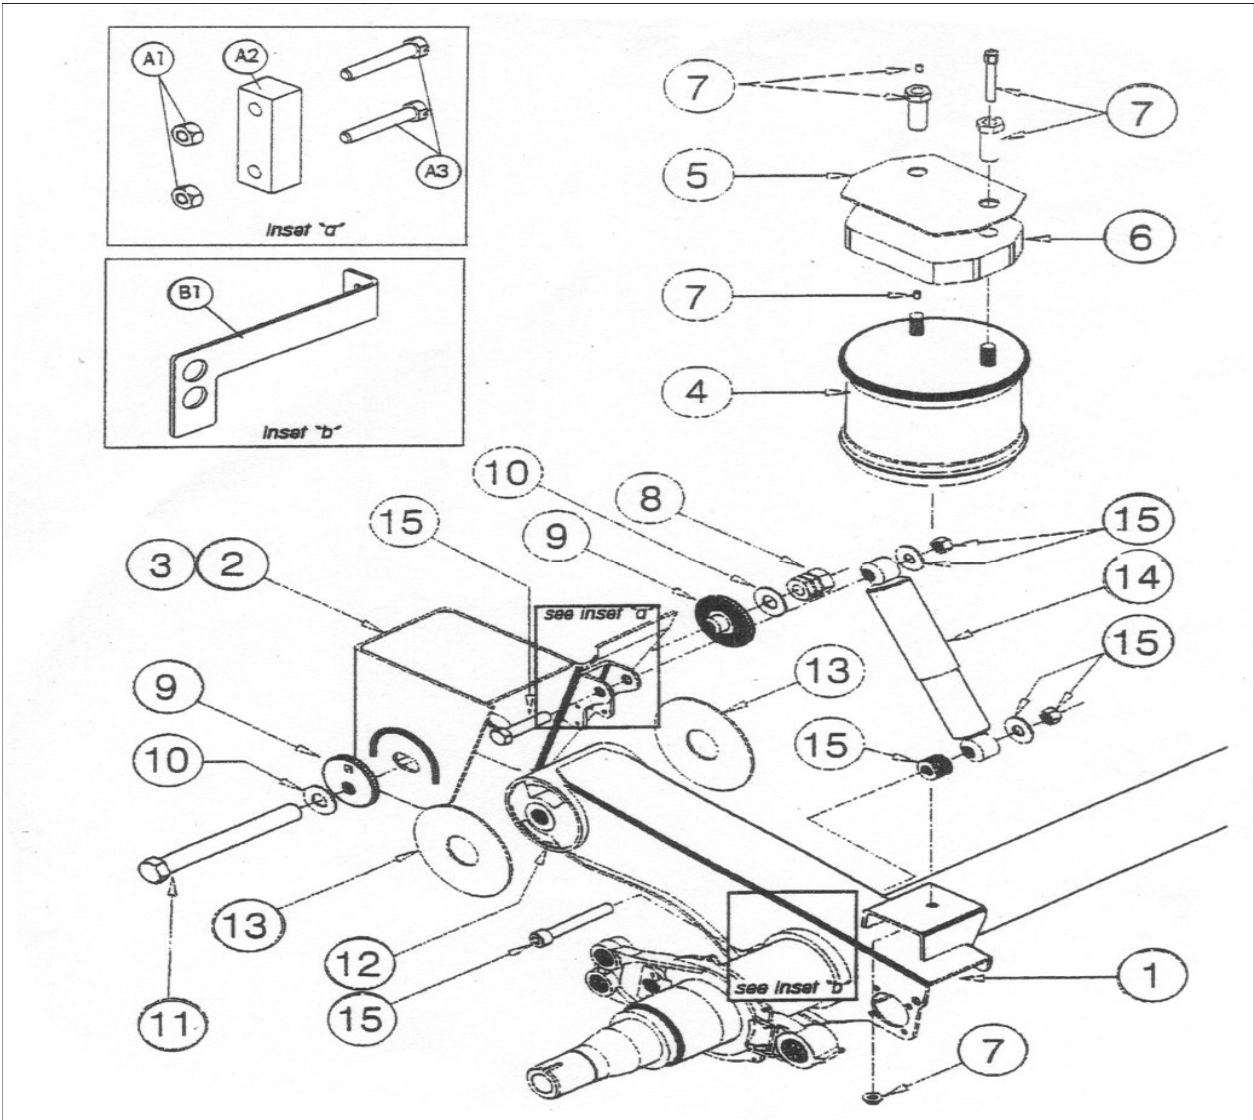

Hendrickson Intraax Air Suspension

Item:	Part No:	Description:	Item:	Part No:	Description:
1A*	HDD-21131-1	HALF TRAAX BEAM 71.5"	10	HDS-21052	HARDENED WASHER
1B*	HDD-21817-1	HALF TRAAX BEAM AA230	11	HDS-24679	PIVOT BOLT KIT
2*	HDS-21028-1	HANGER L/H	12	HDS-21166	TRI FUNCTIONAL BUSH KIT
3*	HDS-21028-2	HANGER R/H	13	HDB-11613-2P	WEAR PAD KIT
4A*	GY1R13-159	AIR BAG AA230 (HDC-20900)	14A*	HDS-20889	SHOCK ABSORBER
4B*	GY1R14-171	AIR BAG AA250 (HDC-20901)	14B*	HDS-21699	SHOCK ABSORBER
5	HDB-20905	TOP PLATE	14C*	HD98583-011	SHOCK ABSORBER KONI (ZPDP161)
6A*	HDB-21100-1	SPACER 1"	15A	HDS-24049	BOLT KIT SHOCK ABSORBER
6B*	HDB-21100-2	SPACER 2"		NOTE:	HDS-24049 REPAIRS 1 AXLE
6C*	HDB-21100-3	SPACER 3"	15B	HDS-24058-1	TOP BOLT SHOCK ABSORBER
7*	HDS-22630	AIR FITTING KIT			KITS
8	HDS-20930	TORQUE RITE NUT		HDS-24680	PIVOT BOLT KIT
9A	HDC-20924	INNER FLANGE WASHER		HDS-24691	TRI FUNCTIONAL BUSH KIT
9B	HDC-20925	ECCENTRIC WASHER			
*	PARTS ARE APPLICATION SPECIFIC, CONTACT FPA FOR FURTHER INFORMATION			INSET A & B	
				HDD-21135	MOUNTING KIT
				CONTAINS ITEMS A1 A2 A3 and B1.