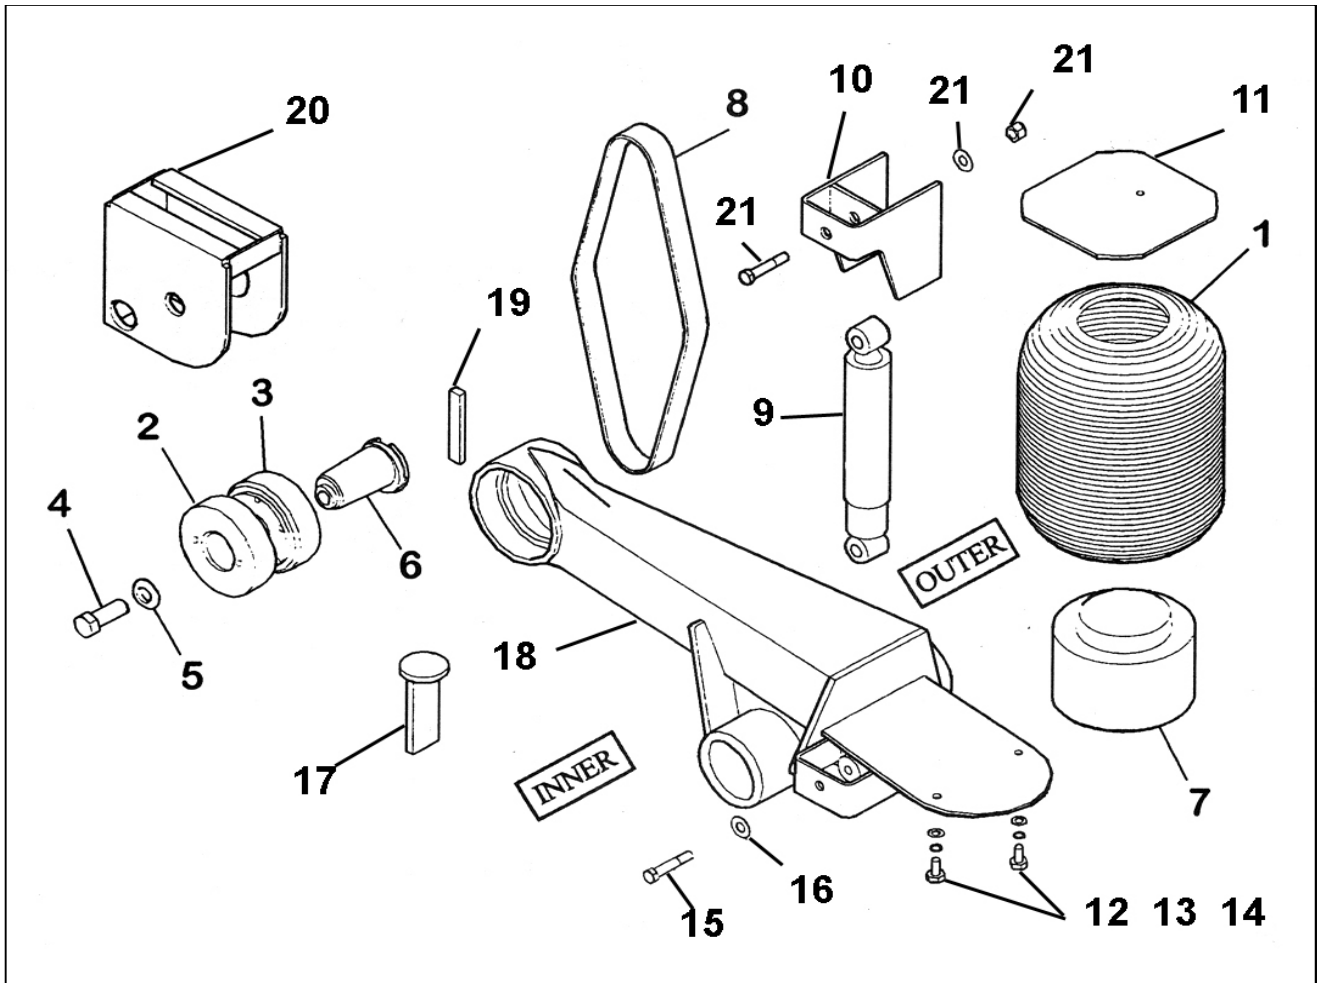

York Air Suspension FB

Item:	Part No:	Description:	Item:	Part No:	Description:
1A	GY8014	AIRBAG 190/400 (61610049)	12	YK49HBM12175030	HEX BOLT M12 X 1.75 X 30
1B	GY8017E	AIRBAG 150/300/370 (61610050)	13	YK49SWM12	SPRING WASHER M12
1C	GY1R12-392	AIRBAG SEALED 190/400	14	YK49FWM12	FLAT WASHER M12
1D	GY1R12-039	AIRBAG SEALED 150/300/370	15	49HB5/8UNC3.25	HEX BOLT 5/8" UNC X 3.25"
2	YK61SB610366	KIT INCLUDES INNER AND	16	YK49FWH5/8	FLAT WASHER HEAVY 5/8"
3		OUTER BUSHES	17	YK61610067	CHASSIS STOP
4	YK61SB610009	PIVOT PIN ASSY	18	REFER TO YORK	BEAM O/SLUNG & U/SLUNG
5	YK61SB610009	PIVOT PIN ASSY	19	YK61610008	FRONT HANGER LOCK BAR
6	YK61SB610009	PIVOT PIN ASSY	20A	YK61610001/01	FRONT HANGER LH
7A	YK61610043	PISTON ASSY 190/400	20B	YK61610001/02	FRONT HANGER RH
7B	YK61610044	PISTON ASSY 150/300/370	21	YK61SB786157	TOP SHOCKY BOLT ASSY
7C	YK61610128	AIRBAG BOTTOM PLATE SEALED			
8A	YK61610065/01	RESTRAINT STRAP BLUE			
8B	YK61610065/03	RESTRAINT STRAP BLACK			
8C	YK61786866/590	RESTRAINT STRAP GREEN			
9A	YK61610052	SHOCK ABSORBER 190/400			
9B	YK61610053	SHOCK ABSORBER 150/300/370			
9C	YK61610129	SHOCKY BUSH 190/400			
9D	YK61610062	SHOCKY BUSH 150/300/370			
9E	YK61610234/01	SHOCKY BUSH BOGE			
9F	YK61610234/02	SHOCKY BUSH SLEEVE BOGE			
10A	YK61610054	TOP SHOCKY BRK STANDARD			
10B	YK61610055	TOP SHOCKY BRK SUB FRAME			
11	YK61610205	AIRBAG TOP MOUNT ASSY