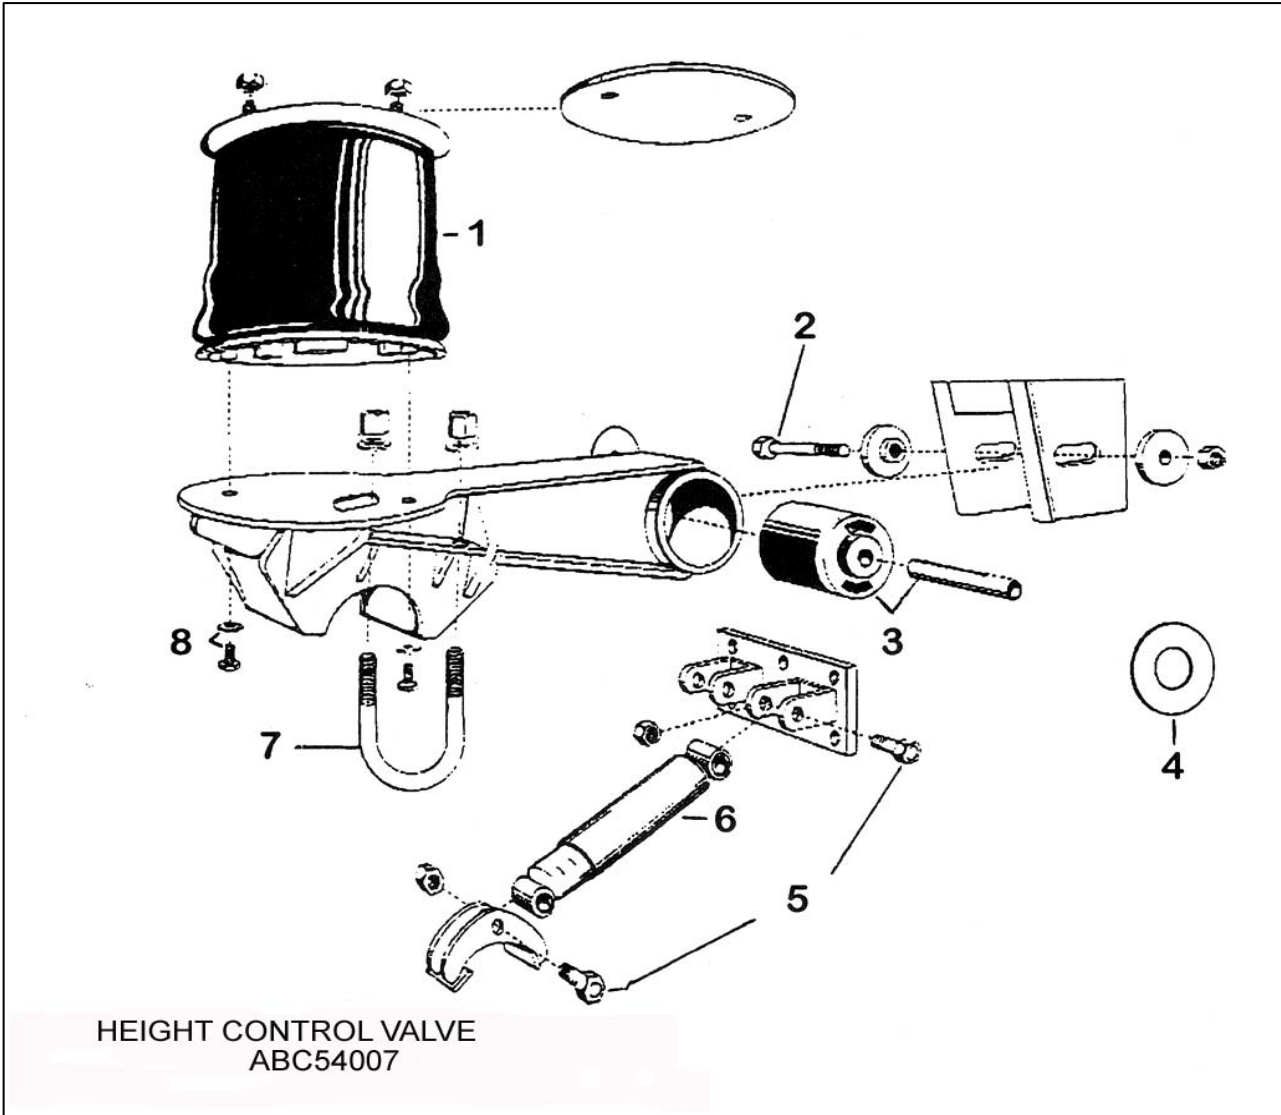

Hendrickson Air Suspension T15 172, T17 172, HT300-15-501

Item:	Part No:	Description:	Item:	Part No:	Description:
1	GY1R14-039	AIR BAG			
2	HDS-3646	BOLT KIT PIVOT			
3	HDA-6914	BUSH KIT INCL ITEM 4			
4	HDB-11613-2P	WEAR PAD			
5	HDA-2157	KIT SHOCK ABSORBER BOLT			
6	ZPDR101	SHOCK ABSORBER			
7	HDS-3650	KIT U BOLT			
8	HDA-4903	KIT AIR SPRING BOLT