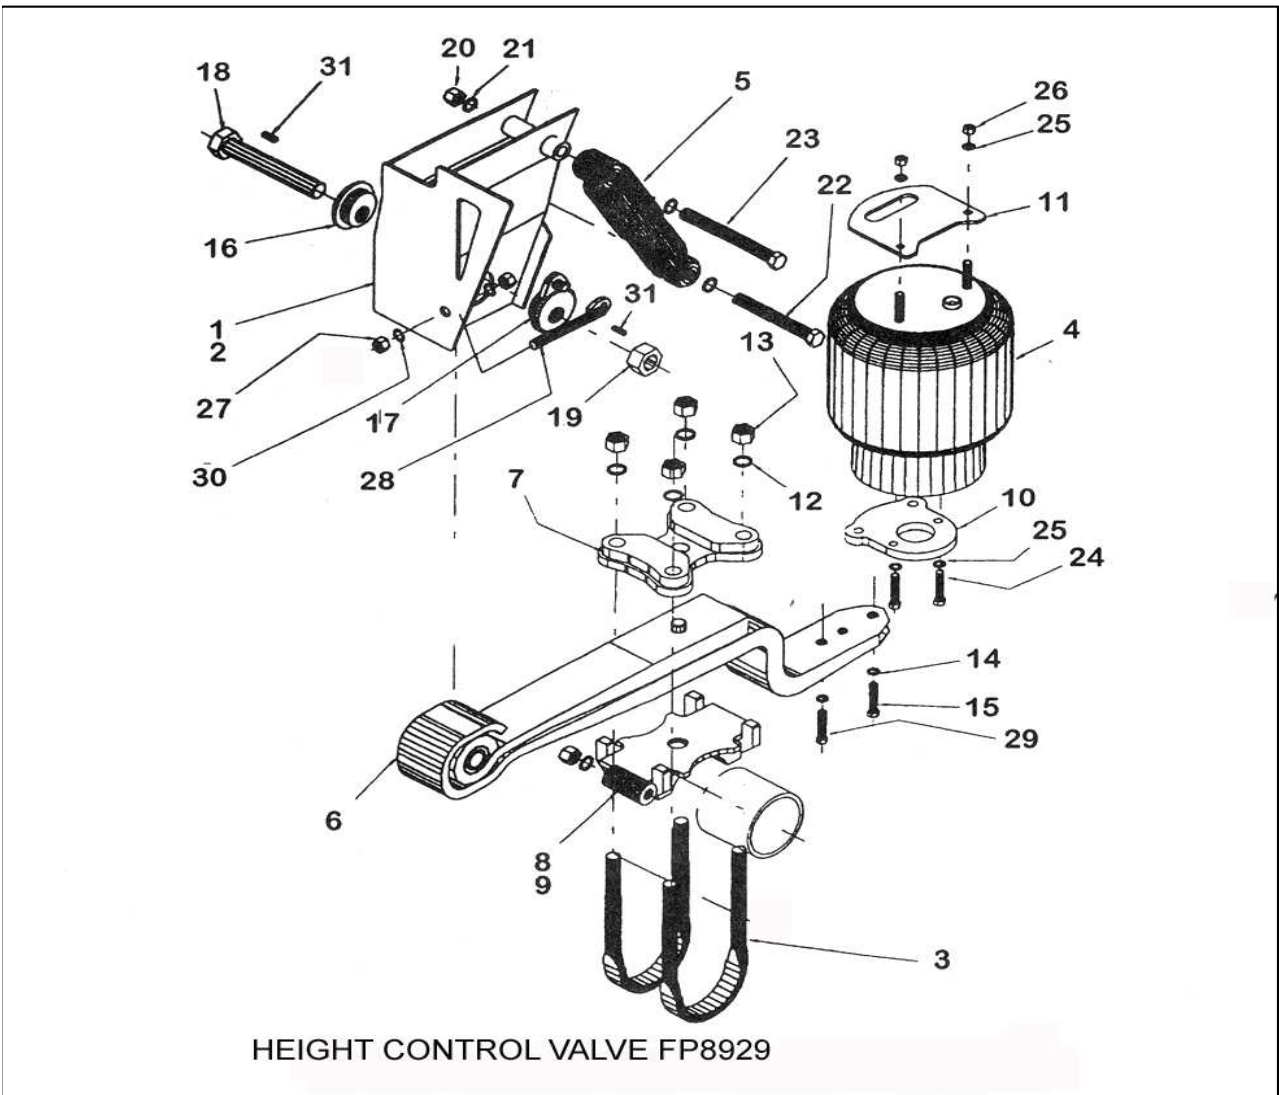

Krueger RFS 2000 Air Suspension

Item:	Part No:	Description:	Item:	Part No:	Description:
1	295068-2	HANGER ASSY R/H	18B	993108	WASHER PIVOT BOLT
2	295068-1	HANGER ASSY L/H	19	295039	NYLOC NUT M30
3	295016	U BOLT	20	295099	NYLOC NUT M20
4	GY1R11-111	AIR BAG	21	295043	M20 WASHER HARD
5	ZPDP227	SHOCK ABSORBER 19mm Hole	22	295041	BOLT M20 X 175MM
	ZPDP227M1	If 24mm Hole	23	295040	BOLT M20 X 220MM
6A	295003	SPRING ASSY	24	295044	BOLT M12 X 40MM
6B	0203169000	SPRING EYE BUSH	25	295045	WASHER M12 SPRING
7	295029	U BOLT CLAMPING PLATE	26	295046	NUT M12
8	295015-2	AXLE SADDLE R/H	27	295047	NUT M16
9	295015-1	AXLE SADDLE L/H	28	295054	PIVOT ADJ ROD
10	295031	OFFSET PLATE	29	N.L.A	M16 X 50MM BOLT
11	295014	AIR BAG PLATE	30	295065	M16 WASHER HARD
12	294028	WASHER	31	940035	SPLIT PIN
13	FP3002A	U BOLT NUT 7/8"			
14	295036	SPRING WASHER M16			
15	295037	M16 BOLT 8.8 X 40MM			
16	295053	OUTER ADJUSTING BOSS			
17	295050	ADJUSTING BOSS ASSY			
18A	295038	PIVOT BOLT M30