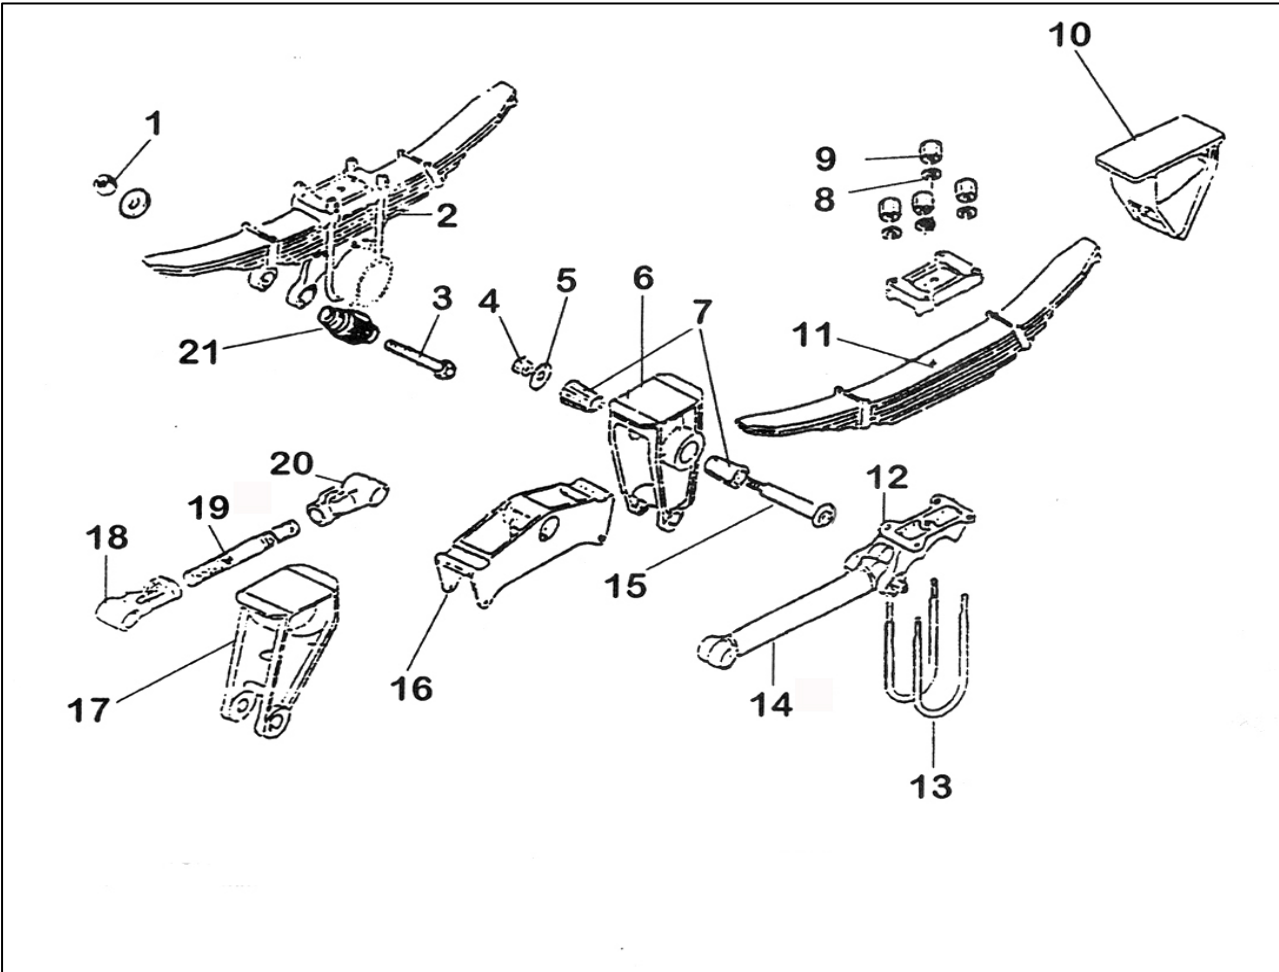

Sinclair Macteco Overslung Straight Bush

Item:	Part No:	Description:	Item:	Part No:	Description:
1	FP1403N	NUT HEX	12D	YK59900071	SEAT, 122MM X 75MM SQUARE
2A	FP008	SPRING PACK 1 HOOK	13A	FP2368A	U BOLT 14" X 5" X 7/8"
2B	FP008A	SPRING PACK 2 HOOK	13B	FP2369A	U BOLT 18" X 5" X 7/8"
2C	FP009	SPRING PACK 1 HOOK	14A	NLA	USE ITEM 18,19 AND 20
2D	FP009A	SPRING PACK 2 HOOK	14B	NLA	USE ITEM 18,19 AND 20
3A	FP1403	BOLT 6-1/4" X 7/8"	14C	NLA	USE ITEM 18,19 AND 20
3B	FP1403L	BOLT 7-1/4" X 7/8"	14D	NLA	USE ITEM 18,19 AND 20
4	FP1219	NUT	15	FP1201	BOLT & NUT ASSY
5	FP1212	WASHER	16A	FP1182	EQUALISER 8'1"
6A*	YK59900026	HANGER 8'1" SPREAD	16B	FP1190	EQUALISER 9'1"
6B*	YK59900032	HANGER 9'1" AND 10'1"	16C	FP1183	EQUALISER 10'1"
7	FP1101	BUSH EQUALISER	17*	YK59900022	HANGER FRONT
8	FP2546	WASHER	18	FP0004L	END TORQUE ROD L/H
9	FP3002A	NUT DEEP 7/8"	19A	YK59900033/01	ADJUSTABLE ROD 260MM
10	YK59900001	HANGER REAR	19B	YK59900033/02	ADJUSTABLE ROD 350MM
11	FP7448	BOLT CENTRE 1/2" X 8"	19C	YK59900033/03	ADJUSTABLE ROD 420MM
12A	YK59900027	SEAT 127MM X 25MM ROUND	20	FP0004R	END TORQUE ROD R/H
12B	YK59900025	SEAT 127MM X 75MM ROUND	21A	FP1308	BUSH TORQUE ROD
12C	YK59900049	SEAT 122MM X 25MM SQUARE	21B	FP1328	BUSH HEAVY DUTY

* THE PARALLEL TYPE HANGERS ARE NO LONGER AVAILABLE. REPLACE WITH YORK TYPE AS LISTED ABOVE, TORQUE ROD ENDS MUST BE CHANGED TO THE TAPERED TYPE, FP0024L AND FP0024R.