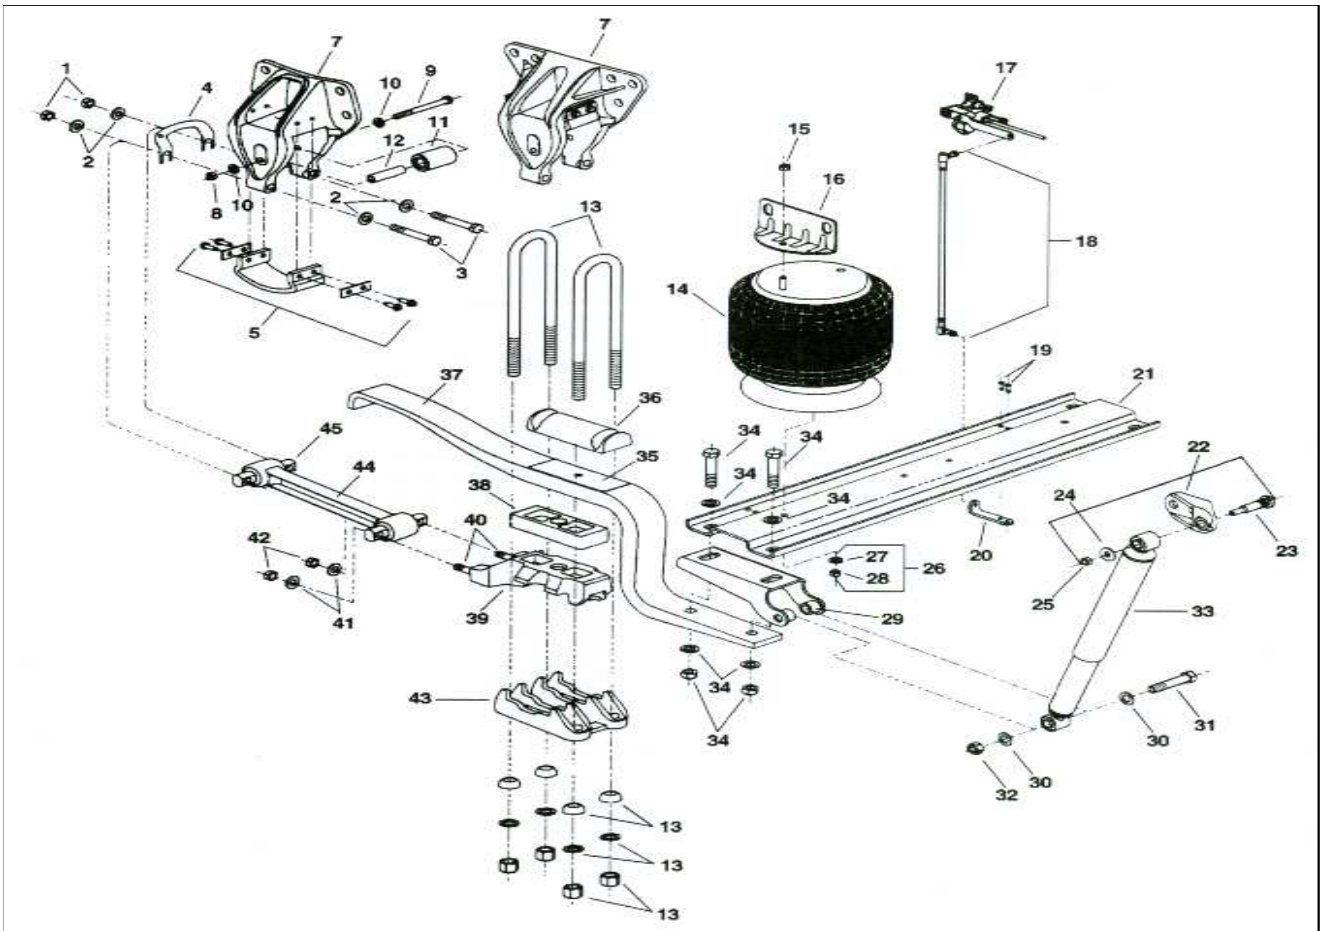

Hendrickson Air Suspension HAS Series

Item:	Part No:	Description:	Item:	Part No:	Description:
1	HD47764-000	TORQUE ROD NUT	31	HD50764-002	BOLT 5-1/2"
2	HD22962-004	WASHER 5/8" HARDENED	32	HD49842-000	LOCK NUT
3	HD32043-005	TORQUE ROD BOLT	33A	ZPDR101	SHOCK ABSORBER HD47902-008/13
4	HD49689-000	TORQUE ROD SHIM	33B	ZPDR41010	SHOCK ABSORBER HD47902-009/19
5	HD98598-001-2P	SLIPPER PAD	33C	ZPDP42013	SHOCK ABSORBER HD47902-24
7A	HD50753-001	HANGER HAS360	33D	ZPDZP079	SHOCK ABSORBER HD57905-005
7B	HD50752-001	HANGER HAS400/402/460	34A	HD50763-001	CHANNEL BOLT KIT HAS360/400
8	HD49846-000	REBOUND BOLT NUT	34B	HD50763-003	CHANNEL BOLT KIT HAS402/460
9	HD24531-015	REBOUND BOLT	35	HD47905-000	SPRING LINER
10	HD22962-014	WASHER 1/2" HARDENED	36	HD56805-000	TOP PAD
11	HD48883-000	REBOUND ROLLER	37A	HD56940-000	Z SPRING HAS360 1-3/4"
12	HD47458-000	REBOUND BOLT SPACER	37B	HD56943-000	Z SPRING HAS400 1-7/8"
13	HD48718-000	U-BOLT ASSY 7/8"-14 Thd X 3 X 18"	37C	HD56946-000	Z SPRING HAS402/460 2"
14	HD57122-002	AIR BAG ASSY (GY1R12-403)	38A	HD48902-000	AIR BAG SPACER 1"
15	HD17700-010	AIR BAG LOCK NUT	38B	HD48903-000	AIR BAG SPACER 1-1/2"
16	HD50804-001	AIR BAG BRACKET	39	VARIOUS	SPRING SEAT CASTING No REQUIRED
17	ABC54007	HEIGHT CONTROL VALVE L/H	40	HD50918-000	SPRING SEAT STUD
18	FP4350-2	LEVELLING VALVE ARM	41	HD22962-004	FLAT WASHER 5/8" HARDENED
19	HD57430-000	ARM BRACKET BOLT KIT	42	HD47764-000	SPRING SEAT NUT
20	HD56789-000	CONTROL VALVE ARM BRACKET	43	VARIOUS	AXLE CAP CASTING No REQUIRED
21	HD57318-001	CROSS CHANNEL	44A	HD48411-006	TORQUE ROD 14.41" HAS360/400/402
22	HD57322-001	SHOCK ABSORBER BRACKET	44B	HD50376-001	TORQUE ROD 14.41" HAS460
23	HD50368-000	SHANK BOLT 1/2" SERRATED	45A	HD47691-000	TORQUE ROD BUSH HAS360/400/402
24	HD22962-031	WASHER 1/2" HARDENED	45B	HD57256-000	TORQUE ROD BUSH HAS460
25	HD49846-000	SHOCK ABSORBER NUT			
26	HD49177-005	AIR BAG BOLT KIT			
27	HD22962-014	WASHER 1/2" HARDENED			
28	HD17700-010	NUT 1/2"			
29	HD57356-000	SHOCK ABSORBER BRACKET			
30	HD22962-001	FLAT WASHER 3/4"