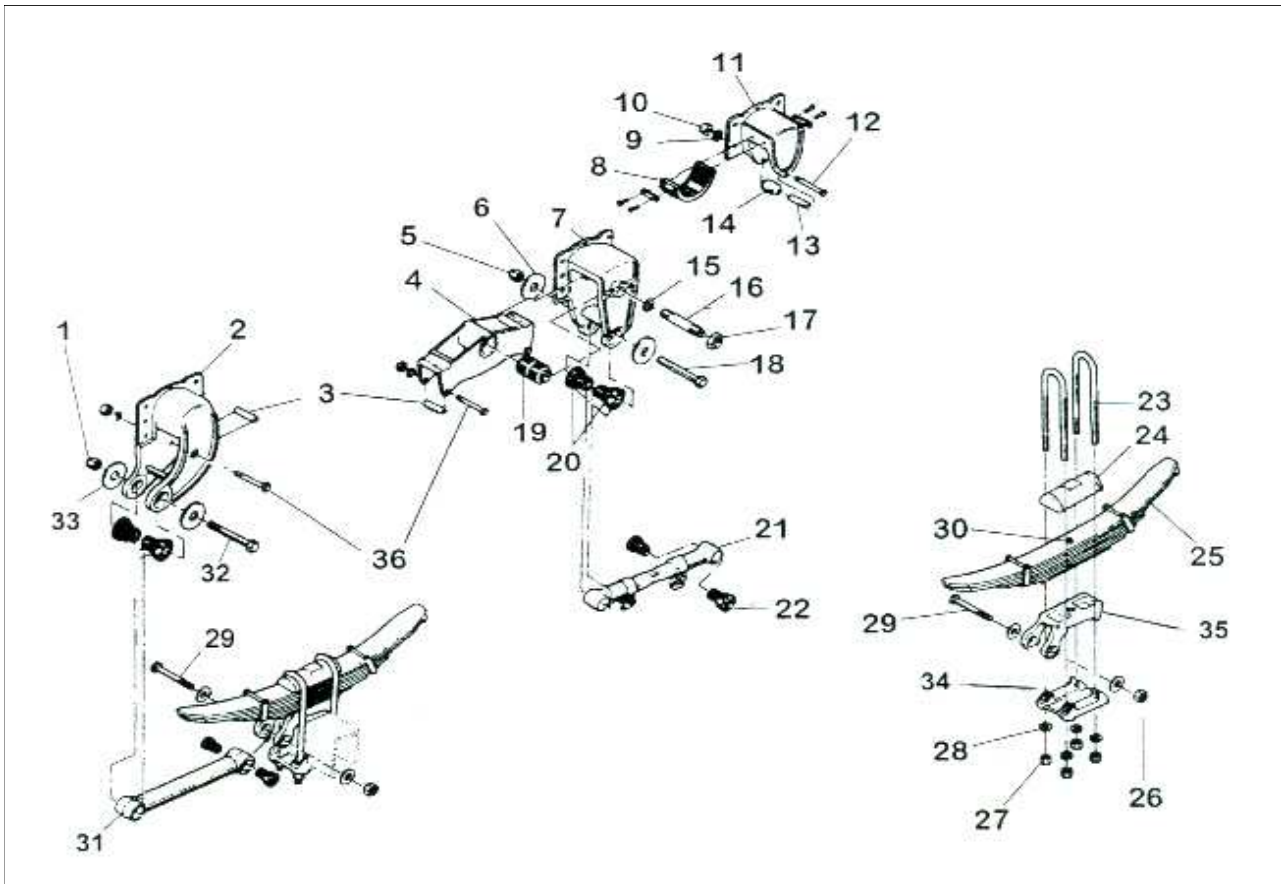

Reyco 102W Truck

Item:	Part No:	Description:	Item:	Part No:	Description:
1	FP1220	LOCK NUT 1"	21A	ZTE15186-01	ADJUSTABLE ROD 20-1/2"
2A*	ZTE22255-01	FRONT HANGER L/H KW SPEC	21B	ZTE15356-01	ADJUSTABLE ROD 18"
2B*	ZTE22255-02	FRONT HANGER R/H KW SPEC	22A	FP1308	BUSH (102W)
3	ZTET2106	SPRING ROLLER	22B	FP1309	BUSH (102)
4A*	FP1194	EQUALISER EARLY	23	FP2367A	U BOLT 17.5" X 3" X 7/8"
4B*	FP1198	EQUALISER LATE	24	ZTE08677-01	TOP PLATE
5	ZTET5495	NUT 1" UNC	25	FP09884-01	SPRING PACK 15 LEAF
6	FP1414	WASHER	26	FP1403N	LOCKNUT 7/8"
7*	ZTE22273-01	CENTRE HANGER KW SPEC	27	FP3002A	7/8" DEEP NUT
8	ZTETK15161	WEAR PAD KIT	28	FP2546	7/8" WASHER
9	ZTET1705	LOCK WASHER	29	FP1403	BOLT 5-3/4" X 7/8" UNC
10	ZTET1704	NUT 1/2"	30	FP7448	CENTRE BOLT 1/2" X 8"
11A*	ZTE22300-01	REAR HANGER R/H KW SPEC	31A	ZTE11012-03	FIXED ROD 20-1/2"
11B*	ZTE22300-02	REAR HANGER L/H KW SPEC	31B	ZTE11012-04	FIXED ROD 18"
12	ZTET5549	BOLT 1/2" X 5-1/2"	31C	ZTE14156-01	FIXED ROD 21-7/8"
13	ZTET2106	SPRING ROLLER	32	FP1415	BOLT 7-3/16" X 1"
14	FP1308	BUSH	33	FP1414	WASHER
15	FP1213W	WASHER	34	ZTE14103-02	BOTTOM PLATE
16	FP1213-1	EQUALISER SHAFT	35	ZTE12301-01	AXLE SEAT
17	FP1213A	NUT 1-7/16"	36	ZTET3099	BOLT 1/2" X 4-1/2"
18	FP1415	BOLT 7-3/16" X 1"	*	NOTE:	
19	FP1109	EQUALISER BUSH		REFER TO SECTION 18 FOR BRACKETS TO SUIT VARIOUS TRUCK MAKES	
20	FP1310	BUSH