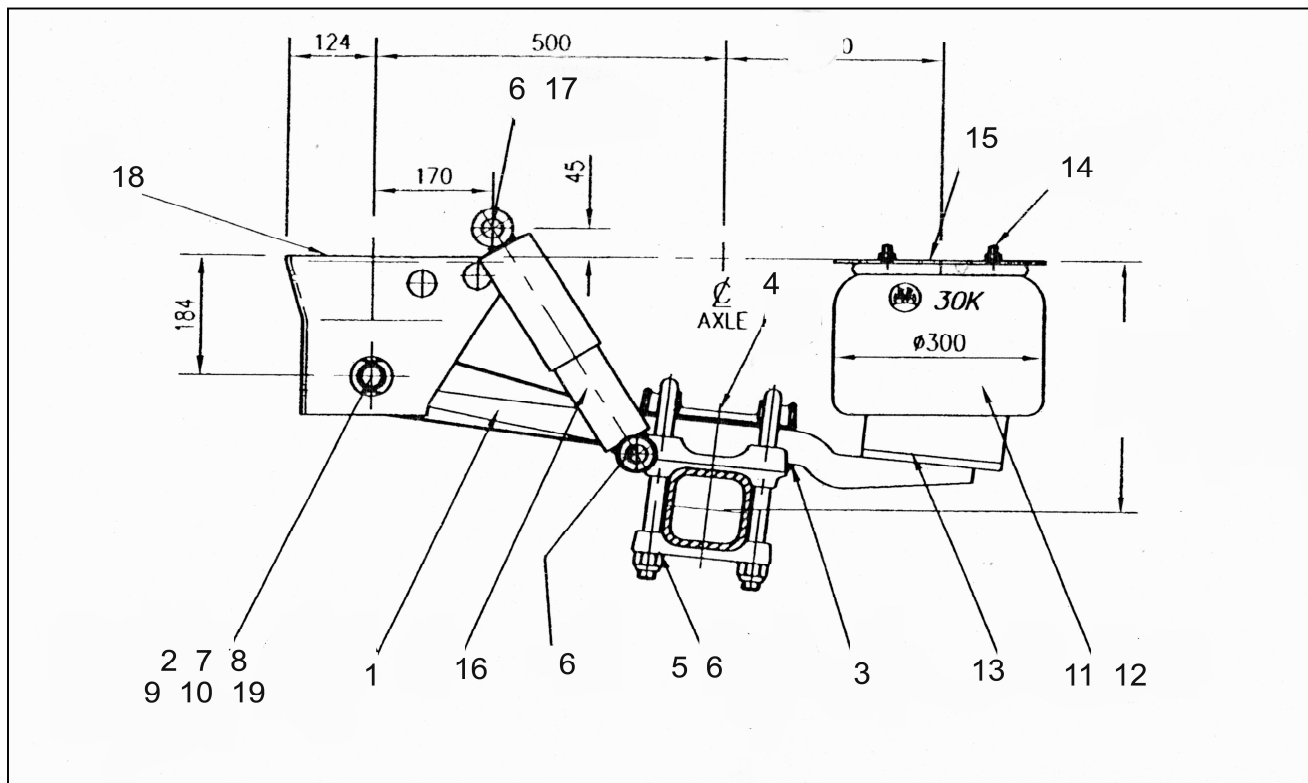

BPW ALO/D30K Overslung Air Suspension 470-500mm Ride Height

Item:	Part No:	Description:	Item:	Part No:	Description:
1A	0508213590	LEAF SPRING	13	0250709500	SCREW M16 x 65MM
1B	0534830050	LEAF SPRING STRAP	14	0252733380	LOCK NUT M12
1C	0337900270	ANTI-RATTLE GROMMET	15	0328147120	AIRBAG MOUNT PLATE
2	0203169000	SPRING EYE BUSH	16	0237228300	SHOCK ABSORBER 325/495MM
3	0328136140TS	ALIGNMENT PLATE	17	0317724290	SHOCK ABSORBER BOLT (WELDED)
4	0314510390	SPRING CAP O/S	18A	0537566300P	HANGER R/H
5	0313844084	U BOLT M24 X 125MM X 280MM	18B	0537566310P	HANGER L/H
6A	0252207412	LOCK NUT M24 GRADE 10.9	19	0311302060TS	HANGER BOSS
6B	0254012507	WASHER			
7	0334015270	BOLT M30 x 190MM			
8	0332031240	WASHER			
9	0326015010	LOCK NUT M30			
10	0332036080TS	INN/OUT WEAR WASHER			
11	0542943360	D30 AIR BAG ASSY			
12	0542942250	D30 AIR BAG BELLOWS			
BPW RESTRAINT STRAP					
	AS0025/4710	WEBBING SLING, 471MM LONG			
	AS0001	RETAINER, RESTRAINT STEEL			
	AS0002	RETAINER, RUBBER RING			
Note: For Piston Kits Refer to Page 30