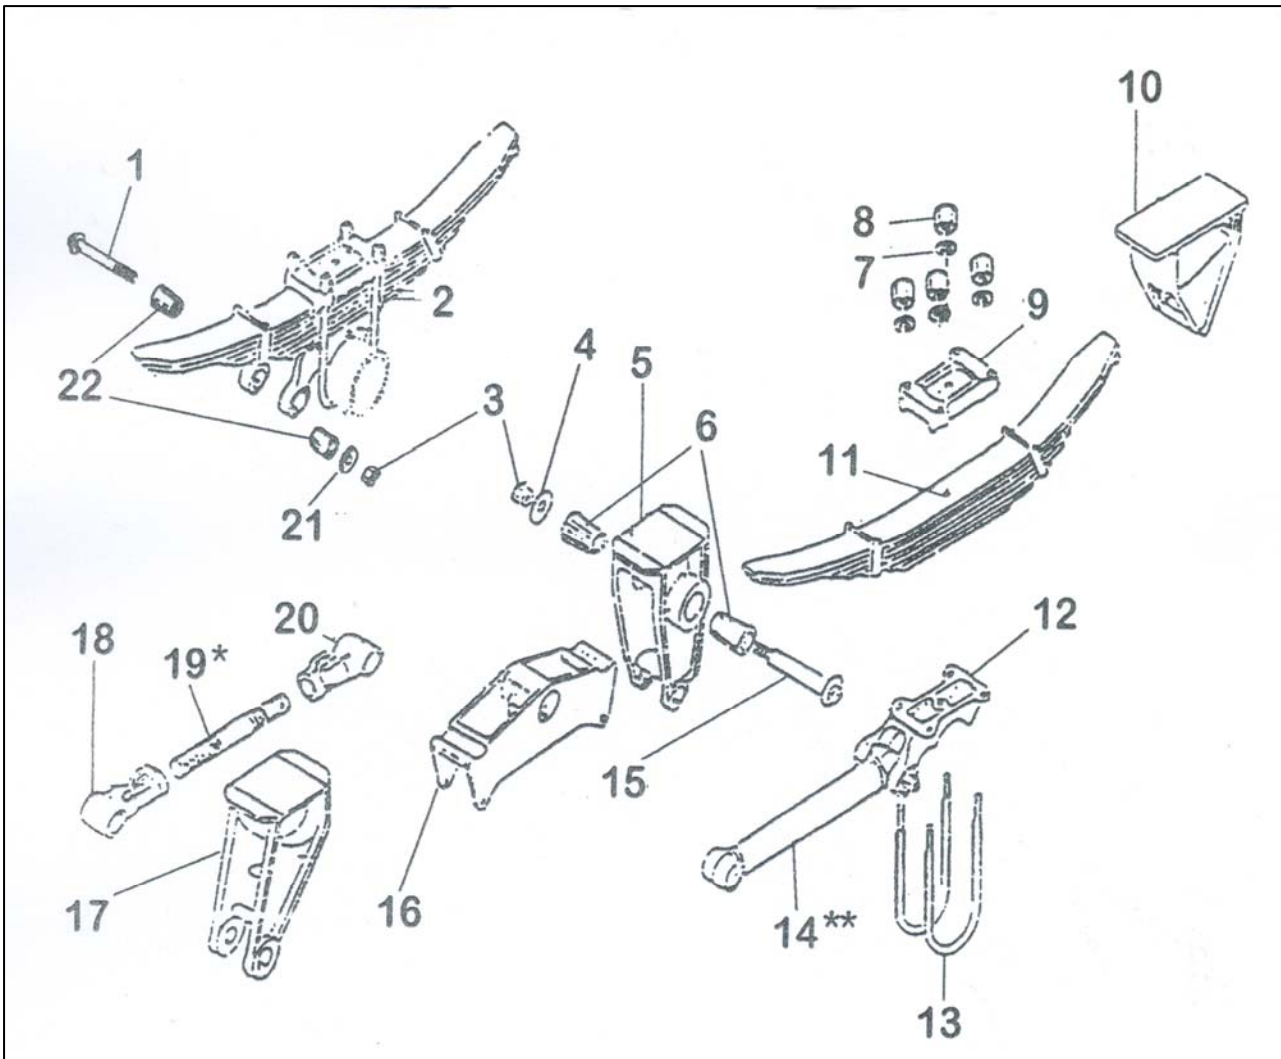

Sinclair Macteco Overslung Tapered Bush

Item:	Part No:	Description:	Item:	Part No:	Description:
1	FP1401	BOLT TORQUE ROD ASSY	13A	FP2368A	U BOLT 14" X 5" X 7/8"
2A	FP008	SPRING PACK 1 HOOK	13B	FP2369A	U BOLT 18" X 5" X 7/8"
2B	FP008A	SPRING PACK 2 HOOK	14A	YK59901100/395	TORQUE ROD 395MM
2C	FP009	SPRING PACK 1 HOOK	14B	YK59901100/495	TORQUE ROD 495MM
2D	FP009A	SPRING PACK 2 HOOK	14C	YK59901100/565	TORQUE ROD 565MM
3	FP1219	NUT	14D	YK59901100/470	TORQUE ROD 470MM
4	FP1212	WASHER	15	FP1201	BOLT & NUT ASSY
5A	YK59900026	HANGER 8'1" 9'1"	16A	FP1182	EQUALISER 8'1"
5B	YK59900032	HANGER 10'1"	16B	FP1190	EQUALISER 9'1"
6	FP1101	BUSH EQUALISER	16C	FP1183	EQUALISER 10'1"
7	FP2546	WASHER	17	YK59900022	HANGER FRONT
8	FP3002A	NUT DEEP 7/8"	18	FP0024L	END TORQUE ROD L/H
9	YK59900003	TOP PLATE	19A	YK59900033/01	ADJ ARM 260MM
10	YK59900001	HANGER REAR	19B	YK59900033/02	ADJ ARM 350MM
11	FP7448	BOLT CENTRE 1/2" X 8"	19C	YK59900033/03	ADJ ARM 420MM
12A	YK59900027	SEAT 127MMX25MM RND	20	FP0024R	END TORQUE ROD R/H
12B	YK59900025	SEAT 127MMX75MM RND	21	FP1408	WASHER
12C	YK59900049	SEAT 122MMX25MM SQR	22	FP1301	TAPERED BUSH TORQUE ROD
12D	YK59900071	SEAT 122MMX75MM SQR