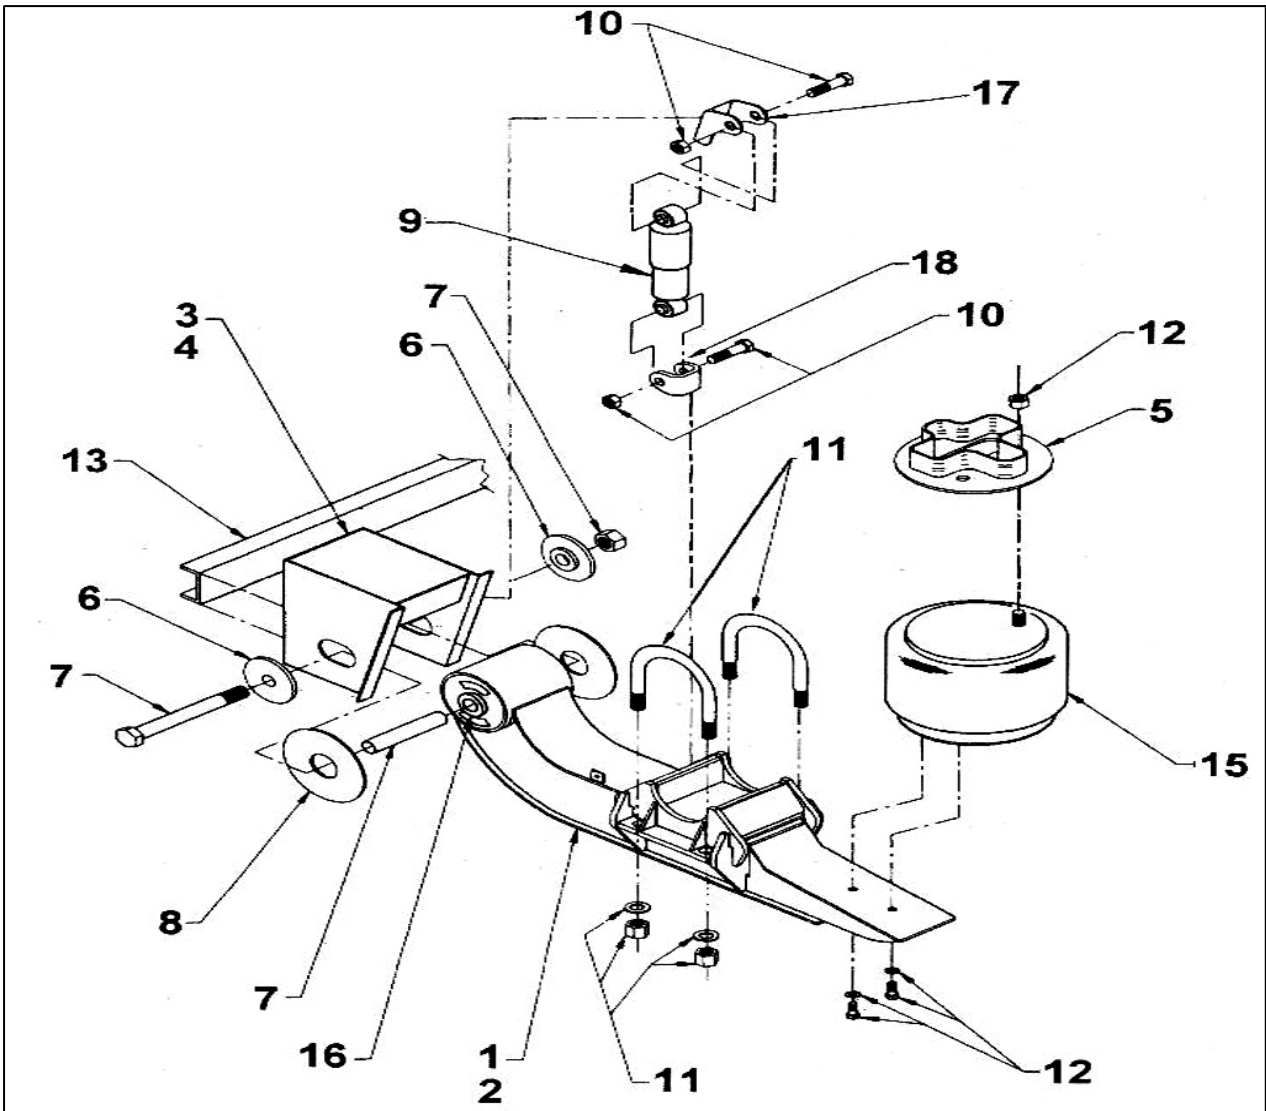

Hendrickson Air Suspension HT250U

Item:	Part No:	Description:	Item:	Part No:	Description:
1*	HDS-20335-1	BEAM ASSEMBLY L/H	10	HDS-2157	SHOCKY BOLT KIT
2*	HDS-20335-2	BEAM ASSEMBLY R/H	11	HDS-3650	U-BOLT KIT (SET OF 4)
3*	HDS-20322-1	LH HANGER	12	HDA-1981	AIR BAG BOLT KIT
4*	HDS-20322-2	LH HANGER	13	HDA-1631-19	FRAME BRACKET
5*	HDS20037-0	AIR BAG SPACER	15	GY1R12-375	AIR BAG (HDC-20124)
6	HDB-2770	ALIGNMENT COLLAR	16A	HDA-6914	TRI FUNCTIONAL BUSH KIT
7	HDS-3646	PIVOT BOLT KIT	16B	HDS-24691	QUIK ALIGN BUSH KIT
8	HDB-11613-2P	WEAR PAD KIT	16C	HDS-24668	QUIK ALIGN BUSH KIT H/DUTY
9A	SEE TABLE	SHOCK ABSORBER	17	HDC-20113	SHOCKY BKT UPPER
9B	HDC-14587-1L	SHOCKY STRAP KIT	18	HDC-2592	SHOCKY BKT LOWER
					SHOCK ABSORBER
			9" STD DUTY	ZPDRT41000	HDS-20126
			9" HEAVY DUTY	ZPDP126	HDS-20889
			9" EXTRA HEAVY DUTY	ZPDP161	HDS-24023
			9" 020-021	ZPDRT102	HDS-2212
			7.5" 021	ZPDRT41000	HDS-20126
*	PARTS ARE APPLICATION SPECIFIC, CONTACT FPA FOR FURTHER INFORMATION