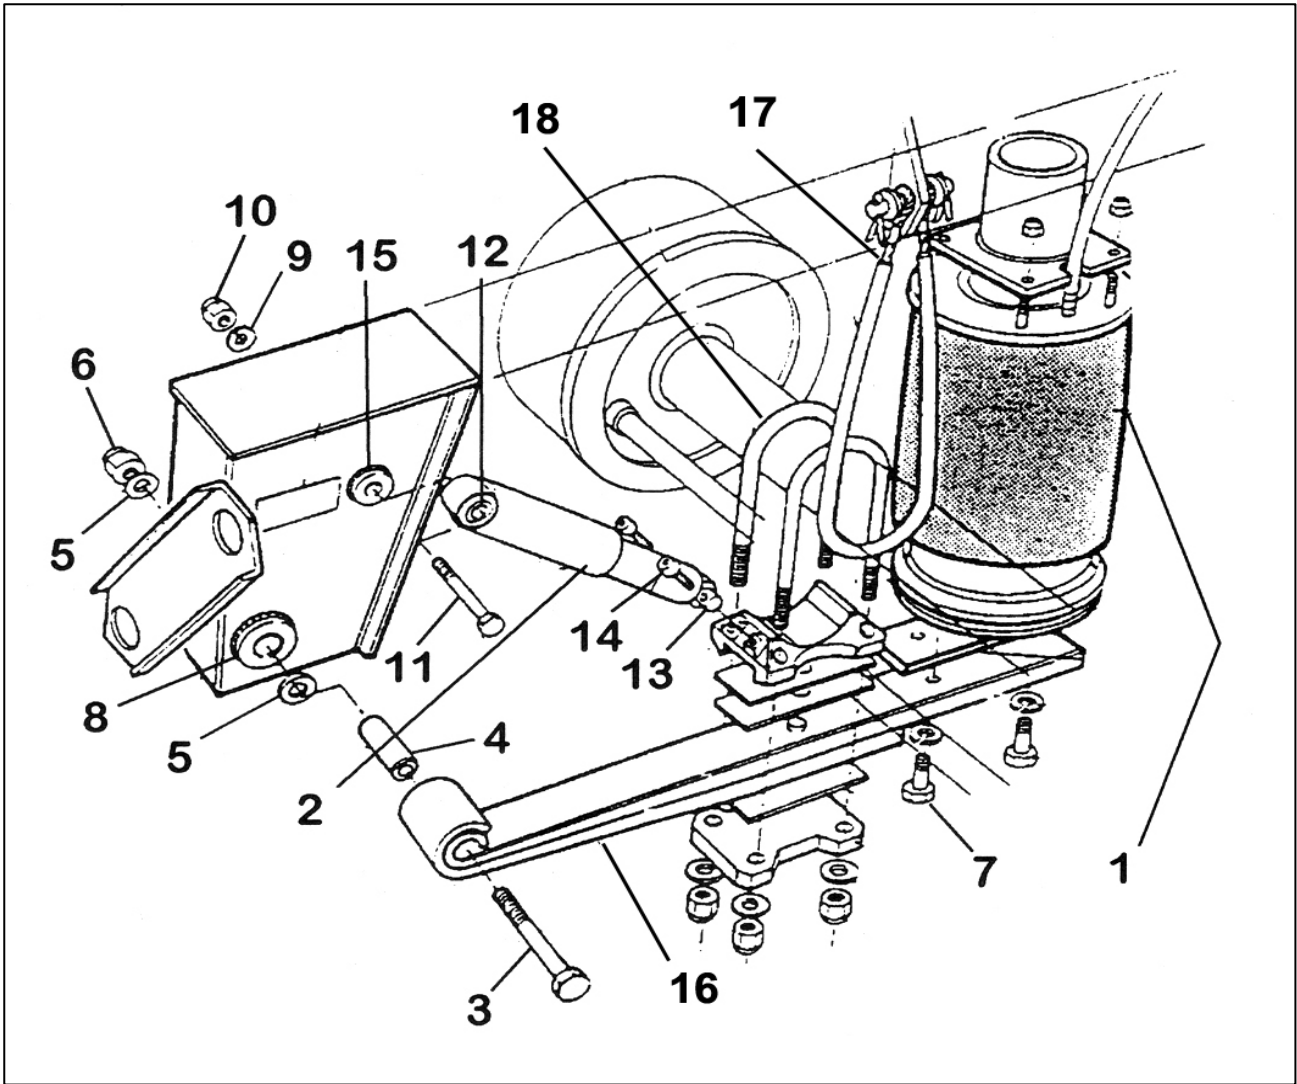

York Air Suspension Tecair

Item:	Part No:	Description:	Item:	Part No:	Description:
1A	GY1R14-716	AIR BAG 200MM RIDE HT	13	YK61506248	BAR PIN (TECAIR 1)
1B	GY1R14-705	AIR BAG 400MM RIDE HT	14	YK61506249	SET SCREW (TECAIR 1)
1C	GY1R12-355	AIR BAG 150MM RIDE HT	15A	YK61506225/01	BOSS (PRE 1995)
2A	YK61506717/01	SHOCK ABSORBER PIN TYPE	15B	YK61506225/02	BOSS (1995 ONWARDS)
2B	YK61506717/02	SHOCK ABSORBEREYE TYPE	16A	YK61SB507570	SPRING 11TONNE TECAIR 1 (2 LEAF)
2C	YK61787803	SHOCK ABSORBER(TECAIR 2)	16B	YK61SB787800	SPRING 9 TONNE TECAIR 1 (2 LEAF)
3	YK61506247	PIVOT BOLT ASSY	16C	YK61SB787808	SPRING 9 TONNE TECAIR 2 (1 LEAF)
4	YK61506242	PIVOT BUSH	17A	YK61787975/970	WIRE RESTRAINT STRAP 970MM
5	N.L.A	USE YK61506247 ASSY	17B	YK61787975/1070	WIRE RESTRAINT STRAP 1070MM
6	N.L.A	USE YK61506247 ASSY	17C	YK61787975/1170	WIRE RESTRAINT STRAP 1170MM
7	YK49CSM1217507	COUNTER SUNK BOLT	17D	YK61787975/1270	WIRE RESTRAINT STRAP 1270MM
8A	YK61506226	WEARPAD (TECAIR1)	17E	YK61787975/1370	WIRE RESTRAINT STRAP 1370MM
8B	YK61787805/10	PIVOT BOSS	18A	YK61SB506245/320	U BOLT M24 X 320MM TECAIR 1
8C	YK61787805/11	WEARPAD (TECAIR2)	18B	YK61SB506245/270	U BOLT M24 X 270MM TECAIR 2
9	N.L.A	USE YK61SB786152	18C	YK61SB506245/290	U BOLT M24 X 290MM TECAIR 2
10	N.L.A	USE YK61SB786152			
11	YK61SB786152	SHOCK BOLT ASSY			
12A	YK61787673	SHOCK BUSH			
12B	YK61787837	SHOCK BUSH SLEEVE