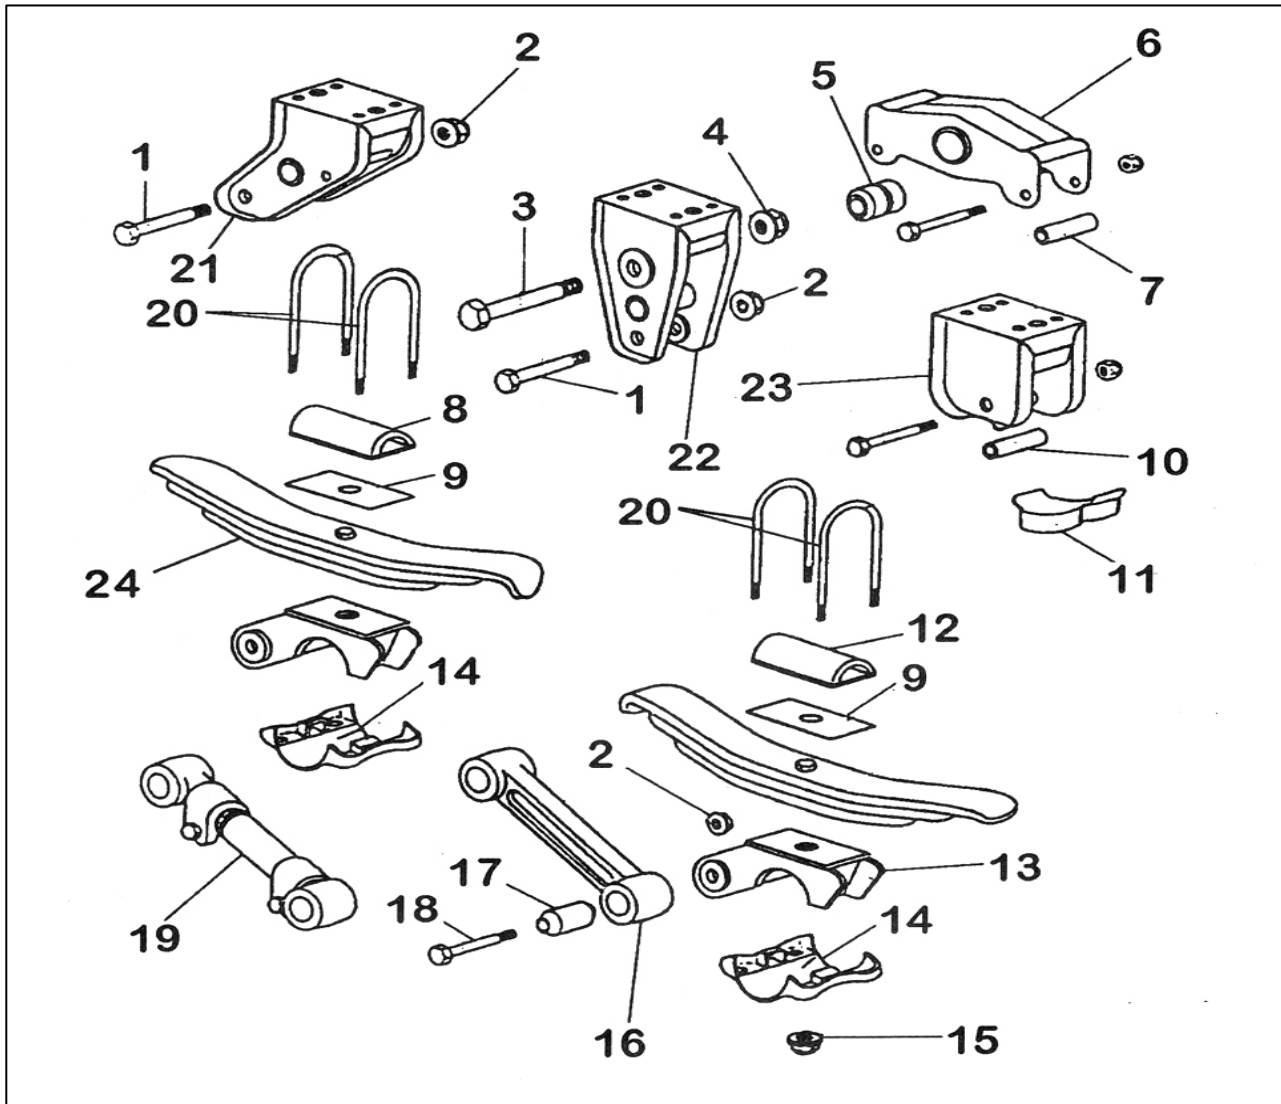

Reyco Transpro (88)

Item:	Part No:	Description:	Item:	Part No:	Description:
1	FP1403	TORQUE ROD BOLT ASSY 7/8"	15	ZTE14345-01	NUT
2	FP1403N	NUT 7/8" UNC	16A	ZTE0075-20	FIXED ROD 19-7/8" LONG
3	ZWT1225	BOLT	16B	ZTE0678-00	FIXED ROD 22-3/4" LONG
4	ZWT08017P	LOCK NUT	17	FP1308	BUSH
5	FP1112	EQUALISER BUSH	18	FP1403	BOLT
6	FP1195	EQUALISER C/W BUSH	19A	ZTE1035-20	ADJUSTABLE ROD 19-7/8" LONG
7	ZTE0741-01	SPRING ROLLER	19B	ZTE1035-23	ADJUSTABLE ROD 22-3/4" LONG
8	ZTE08677-01	TOP PLATE	20A	FP2366A	U BOLT 13.5" X 3" X 7/8"
9	ZTE16810-01	SPRING LINER	20B	FP2367A	U BOLT 17.5" X 3" X 7/8"
10	ZTE0741-01	SPRING ROLLER	21	ZTE0084-00	FRONT HANGER
11	ZTE0045-00	WEAR PAD	22	ZTE0088-00	CENTRE HANGER
12	ZTE08677-01	TOP PLATE	23	ZTE0086-00	REAR HANGER
13A	ZTE0632-01	SEAT 5" SQUARE 1"	24A	FP0079-02	SPRING 3 LEAF LOW ARCH
13B	ZTE0636-01	SEAT 5" ROUND 1" HIGH	24B	FP0694-00	SPRING 3 LEAF MED ARCH
13C	ZTE0636-02	SEAT 5" ROUND 2" HIGH	24C	FP0079-01	SPRING 3 LEAF HIGH ARCH
13D	ZTE0637-01	SEAT UNDERSLUNG			
14A	ZTE0149-00	PLATE 5" SQUARE	NOTE: FOR MORE SPRING LISTINGS REFER TO SECTION 18 OF THIS CATALOGUE.		
14B	ZTE0538-00	PLATE 5" ROUND			
14C	ZTE0858-00	PLATE UNDERSLUNG