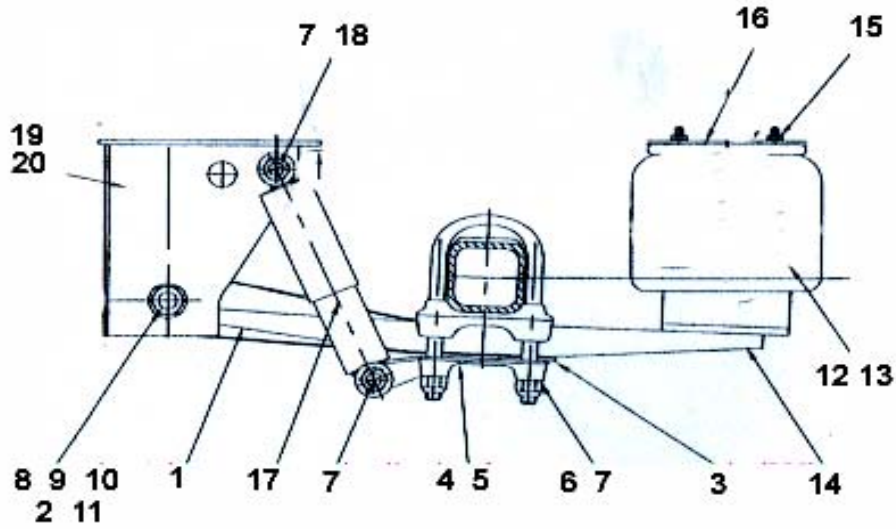

BPW SLU/D30K U/Slung Air Suspension 235-260mm Ride

Item:	Part No:	Description:	Item:	Part No:	Description:
1A	0508213180	LEAF SPRING	13	0250709500	SCREW
1B	0534830050	LEAF SPRING STRAP	14	0250709500	SCREW M16 x 65MM
1C	0337900270	ANTI-RATTLE GROMMET	15	0252733380	M12 LOCK NUT
2	0203169000	SPRING EYE BUSH	16	0328147120	AIRBAG MOUNT PLATE
3	0328136140TS	ALIGNMENT PLATE	17A	0237228300	SHOCK ABSORBER 325/495
4A	0514522440	SPRING SEAT R/H	17B	0317724290	SHOCK ABSORBER BOLT (WELDED)
4B	0514522430	SPRING SEAT L/H	18	0252207412	LOCK NUT M24 GRADE 10.9
5	0313841174	U BOLT M24 X 152MM X 290MM	19A	0537563480OUTPL	HANGER L/H
6A	0252207412	LOCK NUT M24 GRADE 10.9	19B	0537563480OUTPR	HANGER R/H
6B	0254012507	WASHER	20	0311302060TS	HANGER BOSS
7	0334015270	BOLT M30 x 190MM			
8	0332031240	WASHER			
9	0326015010	LOCK NUT M30			
10	0332036080TS	INN/OUT WEAR WASHER			
11	0542943350	D30K AIR BAG ASSY			
12	0542942200	D30K AIR BAG BELLOWS			
BPW RESTRAINT STRAP					
	AS0025/4310	WEBBING SLING, 431MM LONG			
	AS0001	RETAINER, RESTRAINT STEEL			
	AS0002	RETAINER, RUBBER RING			
Note: For Piston Kits Refer to Page 30