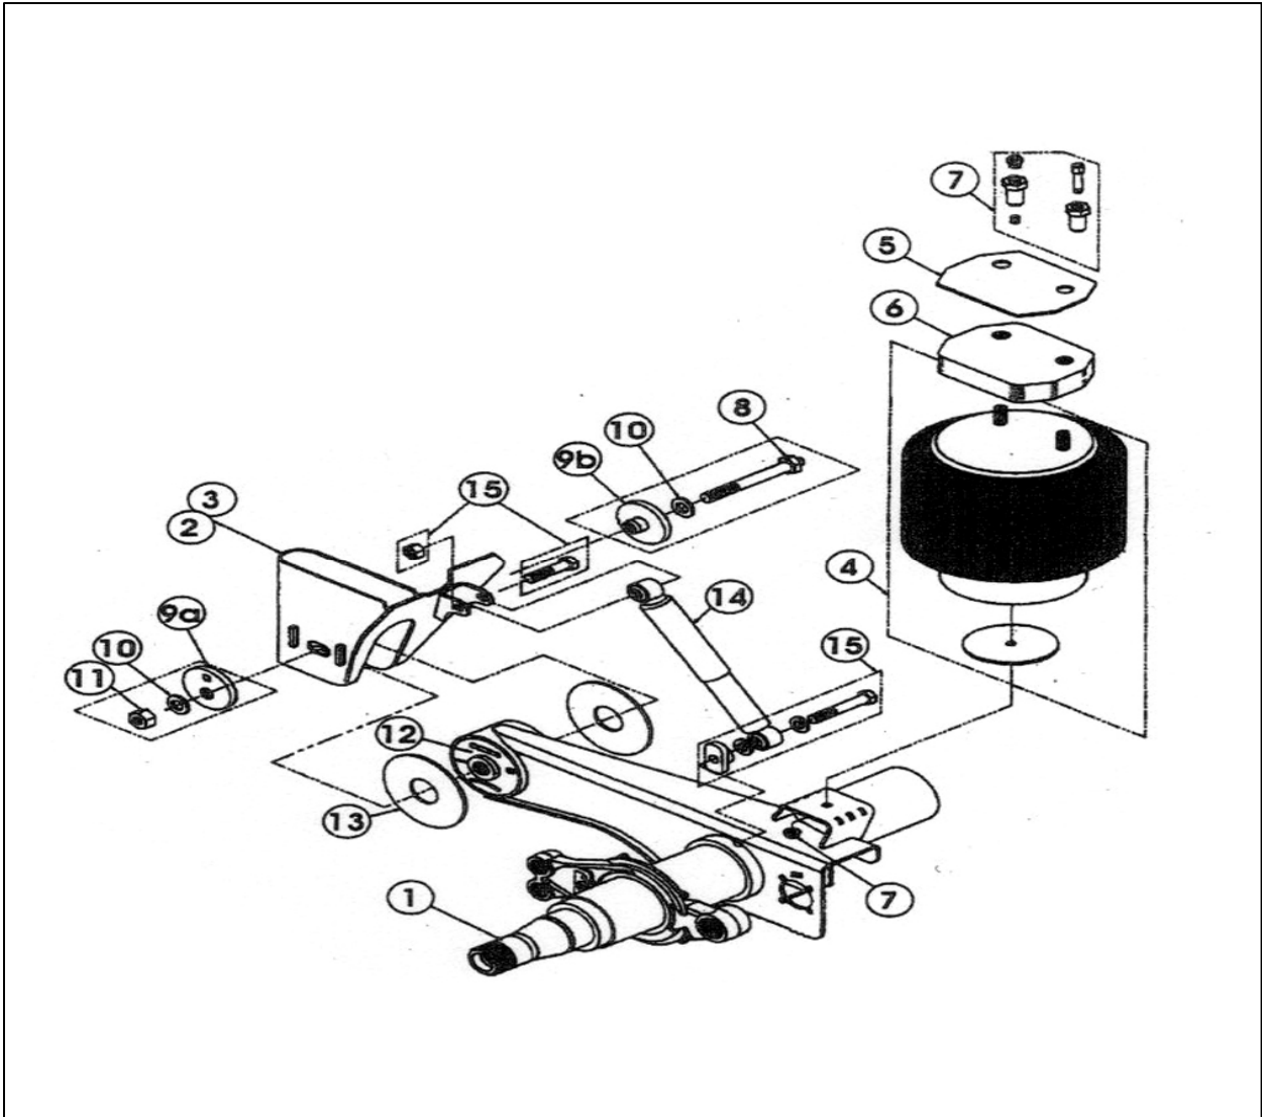

Hendrickson Maxitraax Air Suspension

Item:	Part No:	Description:	Item:	Part No:	Description:
1	HDE-1230AXL	AXLE BEAM (HALF TRAAX)	10	HDS-21052	WASHER PIVOT BOLT
2	HDS-26105-1L	L/H HANGER	11	HDS-20930	NUT PIVOT BOLT
3	HDS-26105-1R	R/H HANGER	12	HDS-24706	PIVOT BUSH KIT
4	GY1R13-159	AIR BAG (HDS-21800)	13	HDS-25272	WEAR PAD BUSHING
5	HDB-20905	AIR BAG PLATE	14A	HDS-21699	SHOCK ABSORBER
6	HDS-22510-1	AIR BAG SPACER	14B	HDS-20889	SHOCK ABSORBER
7	HDS-22630	AIR BAG FITTING	15	HDS-24049	BOLT KIT SHOCK ABSORBER
8	HDS-24705	PIVOT BOLT QUIK-ALIGN			
9A	HDC-20924	FLANGED WASHER			
9B	HDC-20925	ECCENTRIC WASHER