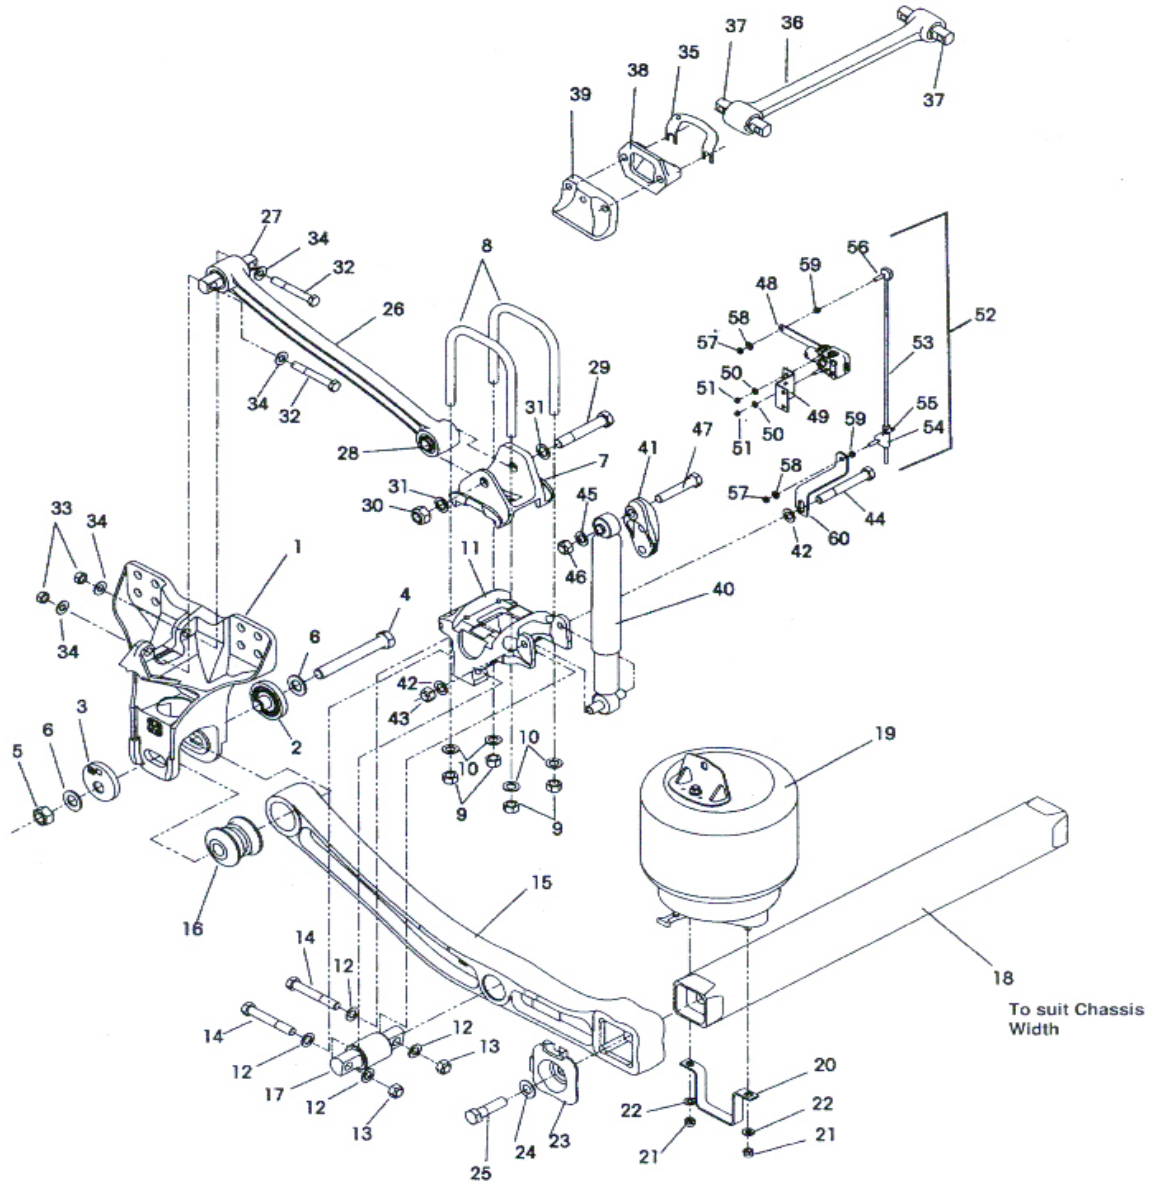

Hendrickson Primaax Air Suspension

Hendrickson Primaax Air Suspension

Item:	Part No:	Description:	Item:	Part No:	Description:
1A	HD60821-001	FRAME HANGER	44	HD32043-017	BOLT
1B	HD97109-001	FRAME HANGER FAB LH 202	45	HD22962-001	FLAT WASHER
1C	HD97109-002	FRAME HANGER FAB RH 202	46	HD49842-000	LOCKNUT
1D	HD09111-001	SPACER 8mm R01	47	HD50764-010	BOLT
2	HD64633-000	QUIK-ALIGN CONCENTRIC BASE	48	HD60501-000-P	HEIGHT CONTROL VALVE
3	HD64632-000	QUIK-ALIGN ECCENTRIC BASE	49	INC IN 48	VALVE BRACKET UPPER
4	HD64107-000	1.0" 8 UNC-2A DACROMET BOLT	50	INC IN 52	WASHER
5	HD64108-000	1.0" 8 UNC-2B DACROMET NUT	51	INC IN 52	NUT
6	HD22962-035	1.0" DACROMET FLAT WASHER	52	HD57977-000-103	HEIGHT CONTROL VALVE KIT
7	HD60877-000	TOP PAD	53	HD97079-372	ROD HCV 375mm R01
8	HD48718-107	U BOLT KIT	54	INC IN 52	LINK
9	INCLUDED IN KIT	U BOLT LOCK NUT	55	INC IN 52	LINK CLAMP
10	INCLUDED IN KIT	U BOLT FLAT WASHER	56	INC IN 52	GROMMET
11A	HD60556-035	BOTTOM CAP 3.5 DEGREE	57	INC IN 52	NUT
11B	HD60556-120	BOTTOM CAP 12 DEGREE	58	INC IN 52	WASHER
12	HD22962-001	3/4" FLAT WASHER	59	INC IN 52	WASHER
13	HD30191-000	3/4" 16 UNF LOCKNUT	60	HD60921-000	VALVE BRACKET LOWER
14	HD21867-038	3/4" 16 UNF BOLT			
15A	HD60831-003	BEAM ASSY LHF INC'S 16 & 17		KITS	
15B	HD60831-004	BEAM ASSY RHF INC'S 16 & 18		HD60632-002	BOLT KIT QUIK ALIGN 1 AXLE
15C	HD60831-001	BEAM ASSY LHR INC'S 16 & 19		HD60632-003	BOLT KIT QUIK ALIGN 2 AXLE
15D	HD60831-002	BEAM ASSY RHR INC'S 16 & 20		HD50754-007	BOLT KIT SHOCK ABSORBER 1 AXLE
16	HD58648-000	QUIK ALIGN PIVOT BUSH		HD50754-008	BOLT KIT SHOCK ABSORBER 2 AXLE
17	HD60383-000	D-PIN BUSHING		HD46772-001	END CAP KIT 1 AXLE
18A	HD60912-001	CROSS TUBE 864mm CHASSIS		HD46772-002	END CAP KIT 2 AXLE
18B	HD60912-002	CROSS TUBE 877mm CHASSIS		HD56659-003	BEAM CENTRE BOLT KIT 1 AXLE
19	HD60271-002	AIR SPRING ASSY		HD56659-004	BEAM CENTRE BOLT KIT 2 AXLE
20	HD60911-000	LOWER AIR SPRING BRACKET		HD48718-106	U BOLT ASSEMBLY KIT 1 AXLE
21	HD17700-010	1/2" - 13UNC LOCKNUT		HD48718-107	U BOLT ASSEMBLY KIT 2 AXLE
22	HD22962-014	1/2" FLAT WASHER		HD49176-008	TORQUE ROD BOLT KIT 1 AXLE
23	HD60822-000	END CAP		HD49176-009	TORQUE ROD BOLT KIT 2 AXLE
24	KIT HD56659-004	7/8" DACROMET FLAT WASHER		HD98111-012-P	AIR SPRING BOLT KIT 2 PER AXLE
25	KIT HD56659-004	7/8" HEX BOLT		HD49177-002	AIR SPRING BOLT KIT 2 AXLE
26A	HD60827-605A	TORQUE ROD LEFT FRONT			
26B	HD60827-605B	TORQUE ROD RIGHT FRONT			
26C	HD60827-645A	TORQUE ROD LEFT REAR			
26D	HD60827-645B	TORQUE ROD RIGHT REAR			
27	HD69210-000	BUSH STRADDLE BAR 3/4" HOLES			
28	HD47692-000-L	TORQUE ROD BUSH			
29	HD30418-009	HEX BOLT			
30	HD29248-000	LOCKNUT			
31	HD22962-034	DACROMET FLAT WASHER			
32	HD21867-018	HEX BOLT			
33	HD30191-000	LOCKNUT			
34	HD22962-001	FLAT WASHER			
35	HD49689-000	SHIM			
36	HD97103-635	TRANSVERSE ROD ASSY			
37	HD44695-000-L	BUSHING STRADLE BAR PIN			
38	HD22186-000	TRANSVERSE ROD BRACKET			
39	HD60593-000	AXLE STOP			
40	HD60657-003	SHOCK ABSORBER ZPDP351			
41	HD65000-002	SHOCK UPPER FRAME BRACKET			
42	HD22962-004	FLAT WASHER			
43	HD47764-000	LOCKNUT