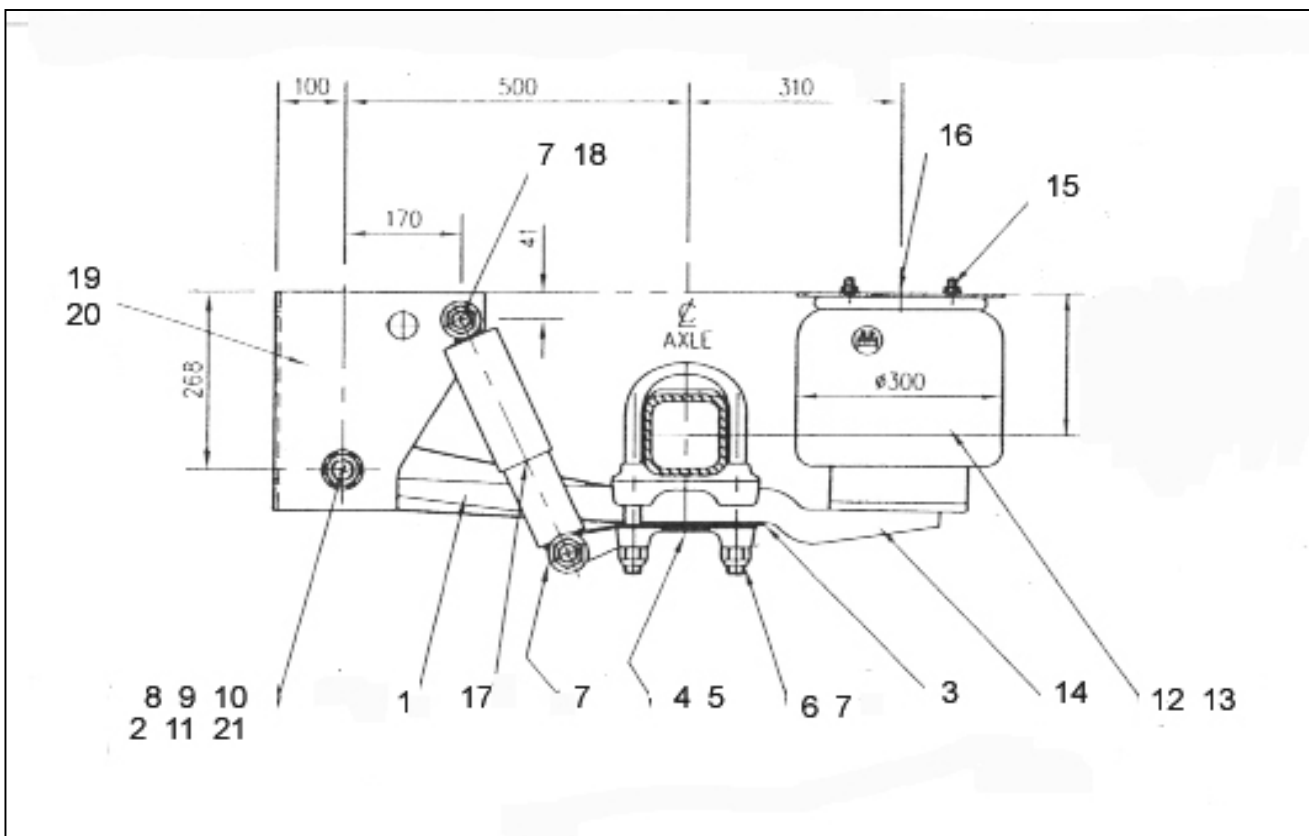

BPW ALU/D30K U/Slung Air Suspension 215-245mm Ride Height

Item:	Part No:	Description:	Item:	Part No:	Description:
1A	0508213590	LEAF SPRING	13	0250709500	SCREW M16 x 65MM
1B	0534830050	LEAF SPRING STRAP	14	0252733380	LOCK NUT M12
1C	0337900270	ANTI-RATTLE GROMMET	15	0328147120	AIRBAG MOUNT PLATE
2	0203169000	SPRING EYE BUSH	16	0237228300	SHOCK ABSORBER 325/495MM
3	0328136140TS	ALIGNMENT PLATE	17	0317724290	SHOCK ABSORBER BOLT (WELDED)
4A	0514522430	SPRING CAP L/H	18A	0537563480U0PR	HANGER R/H
4B	0514522440	SPRING CAP R/H	18B	0537563480U0PL	HANGER L/H
5	0313841174	U BOLT M24 X 152MM X 290MM	19	0311302060TS	HANGER BOSS
6A	0252207412	LOCK NUT M24 GRADE 10.9			
6B	0254012507	WASHER			
7	0334015270	BOLT M30 x 190MM			
8	0332031240	WASHER			
9	0326015010	LOCK NUT M30			
10	0332036080TS	INN/OUT WEAR WASHER			
11	0542943350	D30K AIR BAG ASSY			
12	0542942200	D30K AIR BAG BELLOWS			
BPW RESTRAINT STRAP					
	AS0025/4310	WEBBING SLING, 454MM LONG			
	AS0001	RETAINER, RESTRAINT STEEL			
	AS0002	RETAINER, RUBBER RING			
Note: For Piston Kits Refer to Page 30