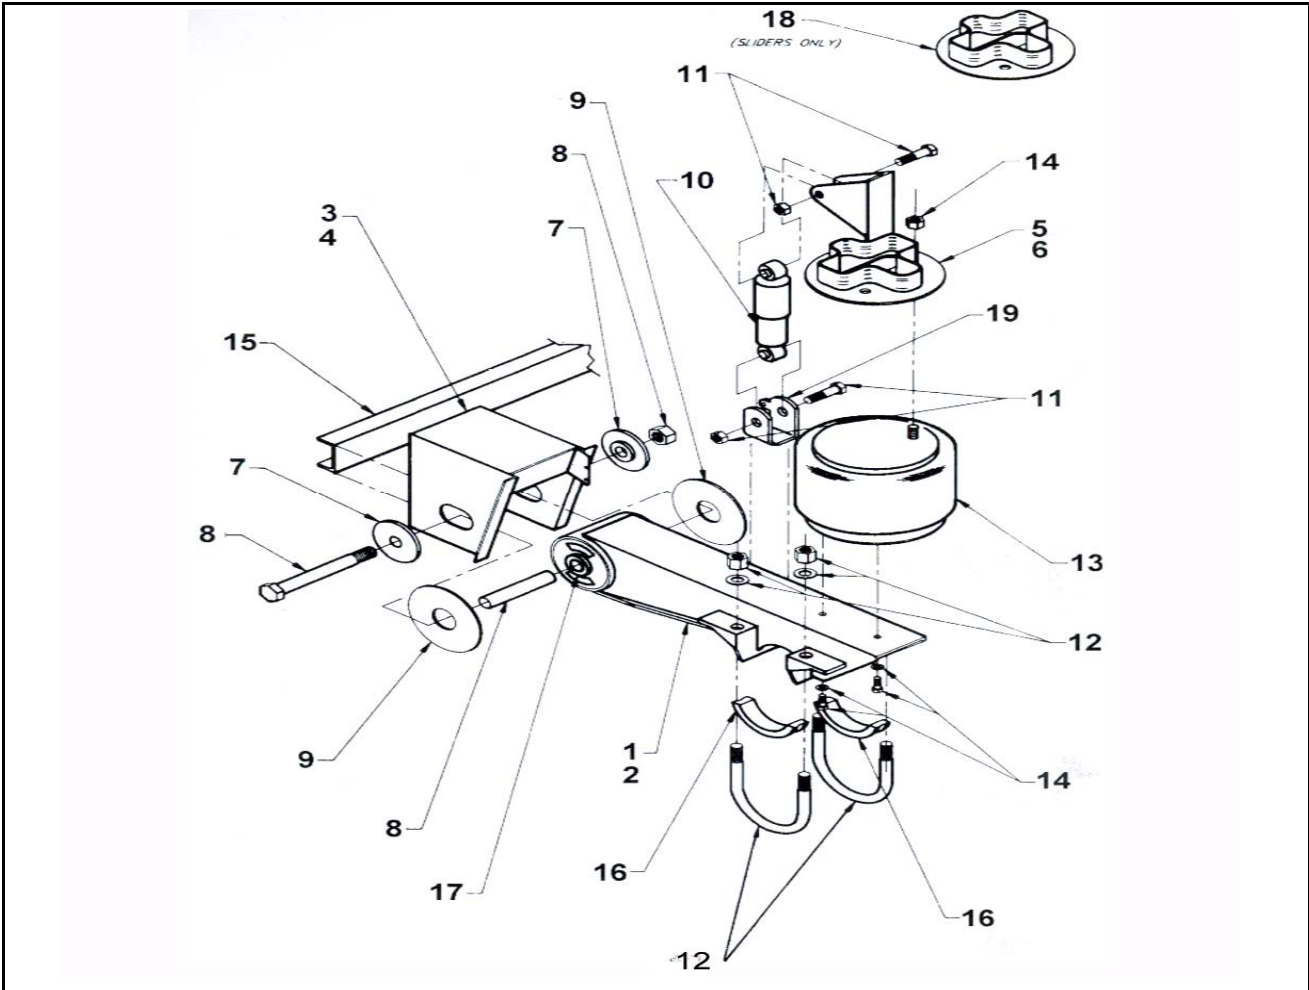

Hendrickson Air Suspension HT230

Item:	Part No:	Description:	Item:	Part No:	Description:
1*	HDD-20000-1	BEAM ASSEMBLY L/H	13	GY1R13-119	AIR BAG (HDS-21208)
2*	HDD-20000-2	BEAM ASSEMBLY R/H	14	HDA-20033	AIR BAG BOLT KIT
3A*	HDC-21179-1	L/H HANGER 15"	15	HDA-1631-19	FRAME BRACKET
3B*	HDC-21165-1	L/H HANGER 17"	16	HDB-20701	U BOLT SPACER
4A*	HDC-21179-2	R/H HANGER 15"	17A	HDA-6914	TRI FUNCTIONAL BUSH KIT
4B*	HDC-21165-2	R/H HANGER 17"	17B	HDS-24691	QUIK ALIGN BUSH KIT
5A*	HDC-20014-1	UPPER SHOCKY BKT L/H	17C	HDS-24668	QUIK ALIGN BUSH KIT H/DUTY
5B*	HDC-20012-1	UPPER SHOCKY BKT L/H	18	HDC-20016-2	AIR BAG SPACER (SLIDERS ONLY)
6A*	HDC-20014-2	UPPER SHOCKY BKT R/H	19A	HDC-20069	LOWER SHOCKY MOUNT
6B*	HDC-20012-2	UPPER SHOCKY BKT R/H	19B	HD98544-021	MODIFIED SHOCKY MOUNT
7A	HDB-2770	ALIGNMENT COLLAR			
7B	HDC-20924	ALIGNMENT COLLAR STRAIGHT		HD98690-001	QUIK ALIGN RETRO FIT BUSH KIT
7C	HDC-20925	ALIGNMENT COLLAR ECENTRIC			
8A	HDS-3646	PIVOT BOLT KIT			
8B	HDS-24679	PIVOT BOLT KIT QUIK ALIGN			
8C	HDS-24680	PIVOT BOLT & COLLAR KIT			
9	HDB-11613-2P	WEAR PAD KIT			
10	SEE TABLE	SHOCK ABSORBER			SHOCK ABSORBER
11	HDA-20031	BOLT KIT	9" STD DUTY	ZPDRT41000	HDS-20126
12	HDA-20032	U BOLT SET	9" HEAVY DUTY	ZPDP126	HDS-20889
			9" EXTRA HEAVY DUTY	ZPDP161	HDS-24023
*	PARTS ARE APPLICATION SPECIFIC, CONTACT FPA FOR FURTHER INFORMATION