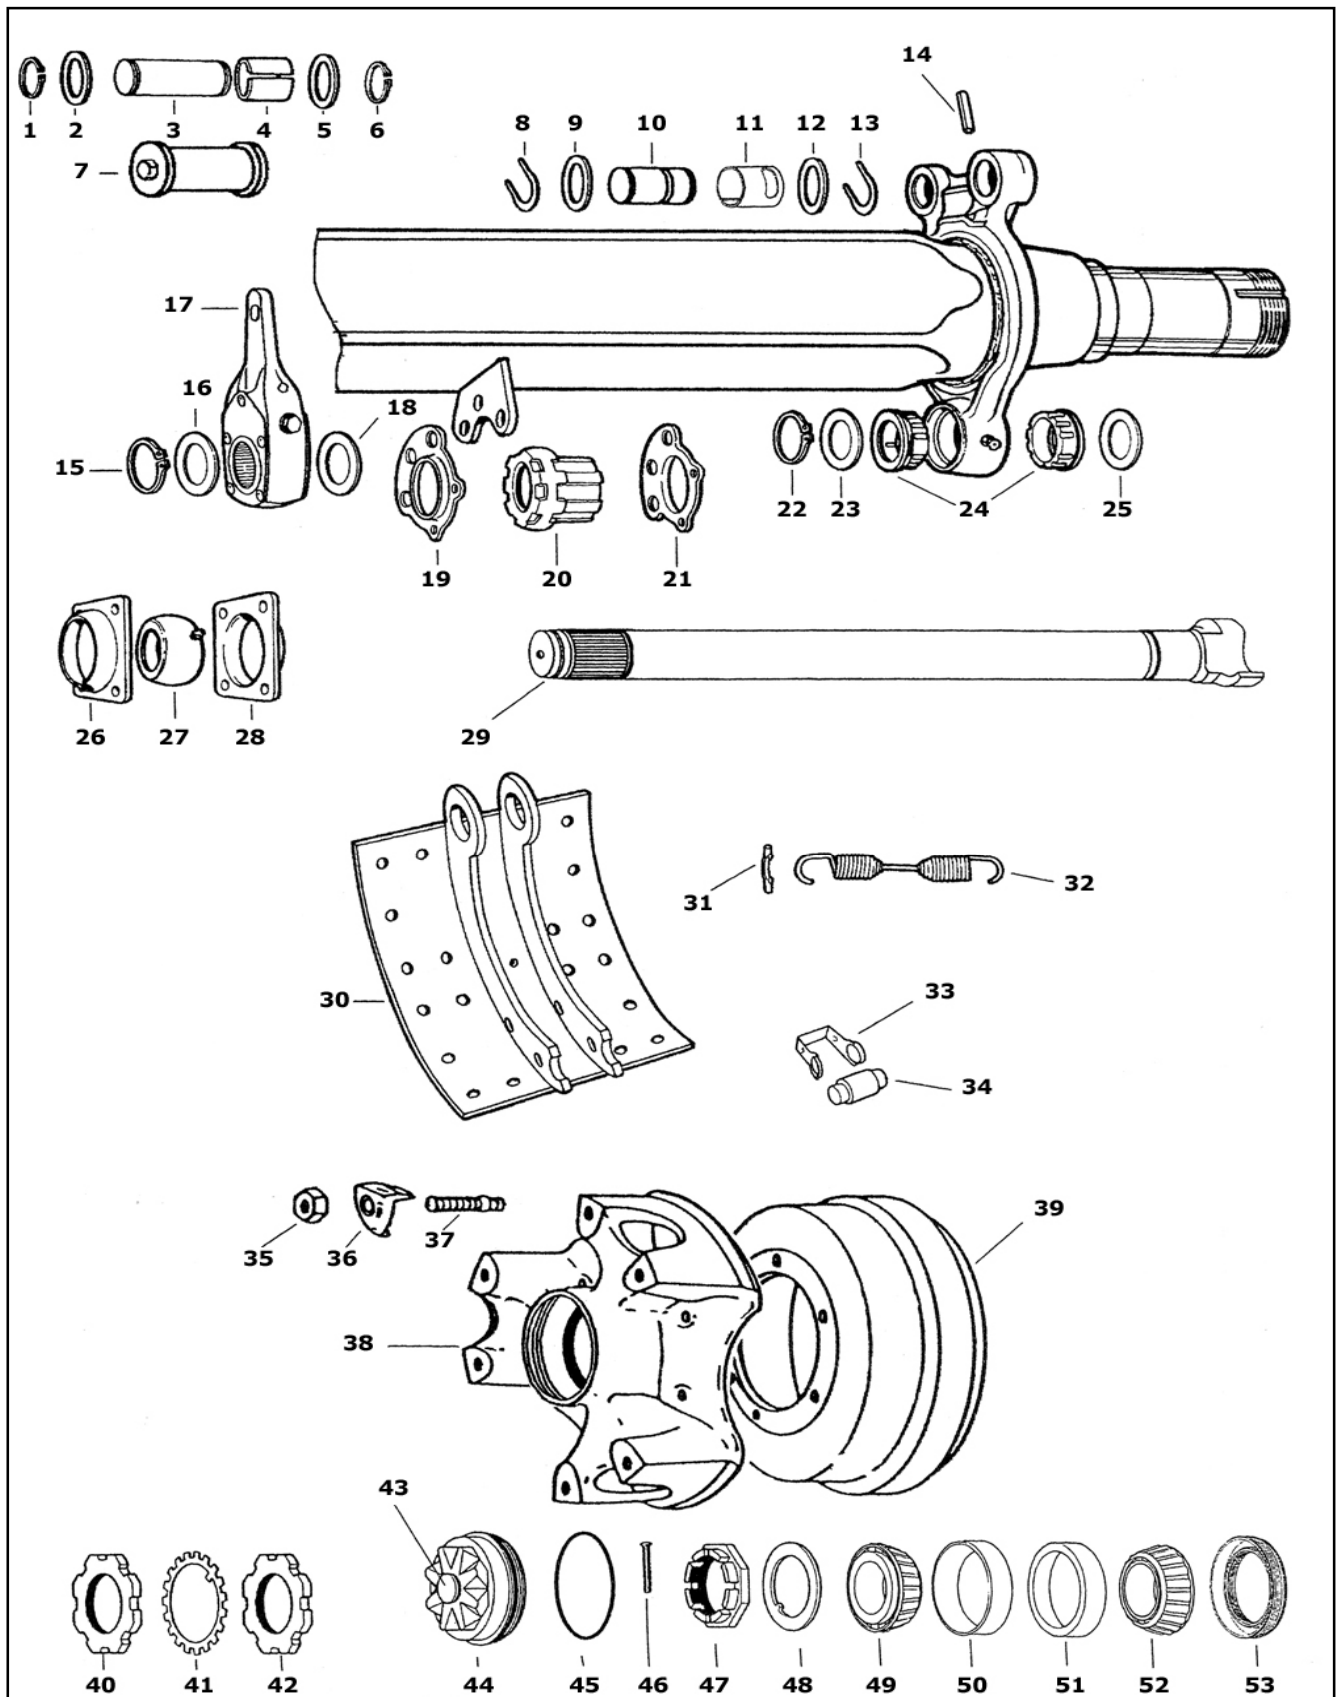

Fruehauf Propar Low Loader Axle 12-1/4" x 8" Brakes

Fruehauf Propar Low Loader Axle 12-1/4" x 8" Brakes

Item:	Part No:	Description:	Item:	Part No:	Description:
1	FP34.1525	CIRCLIP			
2	FP35.1580	WASHER			
3	FP15.527	P BRAKE ANCHOR PIN STD			
4	FP3207B	ANCHOR PIN BUSH			
5	FP35.1580	WASHER			
6	FP34.1525	CIRCLIP			
7A	FP3200	ANCHOR PIN SHORT 2-1/4"			
7B	FP3304	ANCHOR PIN LONG 2-13/16"			
8	FP34.1525	CIRCLIP			
9	FP35.1580	WASHER			
10	FP15.527	ANCHOR PIN			
11	FP16.561	ANCHOR PIN BUSH SLOTTED			
12	FP35.1580	WASHER			
13	FP34.1525	CIRCLIP			
14	FP34.1533	ROLL PIN			
15	FP29.1301	CIRCLIP			
16	FP29.1308	WASHER			
17	FP5021	SLACK ADJUSTER 1-5/8" X 37 SPLINE			
18	FP29.1322	WASHER			
19	FP30.1363	RETAINER PLATE			
20	FP27.1198	INNER CAM BUSH			
21	FP30.1363	RETAINER PLATE			
22	FP29.1302	CIRCLIP			
23	FP29.1322	WASHER			
24	FP28.1237	BUSH S-CAM SPIDER			
25	FP29.1322	WASHER			
26	FP30.1365	PLATE KIT			
27	FP27.1194	S CAM BUSH			
28	FP30.1365	PLATE KIT			
29	ZATBP2045	CAMSHAFT LH 21-1/8" 37 SPLINE			
29	ZATBP2046	CAMSHAFT RH 21-1/8" 37 SPLINE			
30	ZATBP7017	UNLINED BRAKE SHOE			
31	FP20.881	SPRING RETAINER			
32	FP19.863	RETURN SPRING			
33	IT34.1531	STD ROLLER RETAINER			
34	IT32.1430	STD ROLLER			
35	FP6002	WHEEL NUT 3/4"			
36	FPTF60	WHEEL CLAMP			
37	FP6001	WHEEL STUD 3/4"			
38	ZTFST319	HUB ASSY			
39	ZTFDT141	BRAKE DRUM			
40	FP12.400A	AXLE NUT			
41	FP12.402A	TAB WASHER			
42	FP12.400A	AXLE NUT			
43	FP8.297	PLUG			
44	FP8.295	HUB CAP			
45	FP8.296	O RING GASKET			
46	FP12.403	SPLIT PIN			
47	FP12.400	AXLE NUT			
48	FP12.402	WASHER			
49	TMHM518445	BRG CONE OUTER			
50	TMHM515410	BRG CUP OUTER			
51	TMHM515410	BRG CUP OUTER			
52	TMHM518445	BRG CONE OUTER			
53	SEE TABLE	OIL SEAL			

Fruehauf Propar Axle 16-1/2" X 7" Brakes